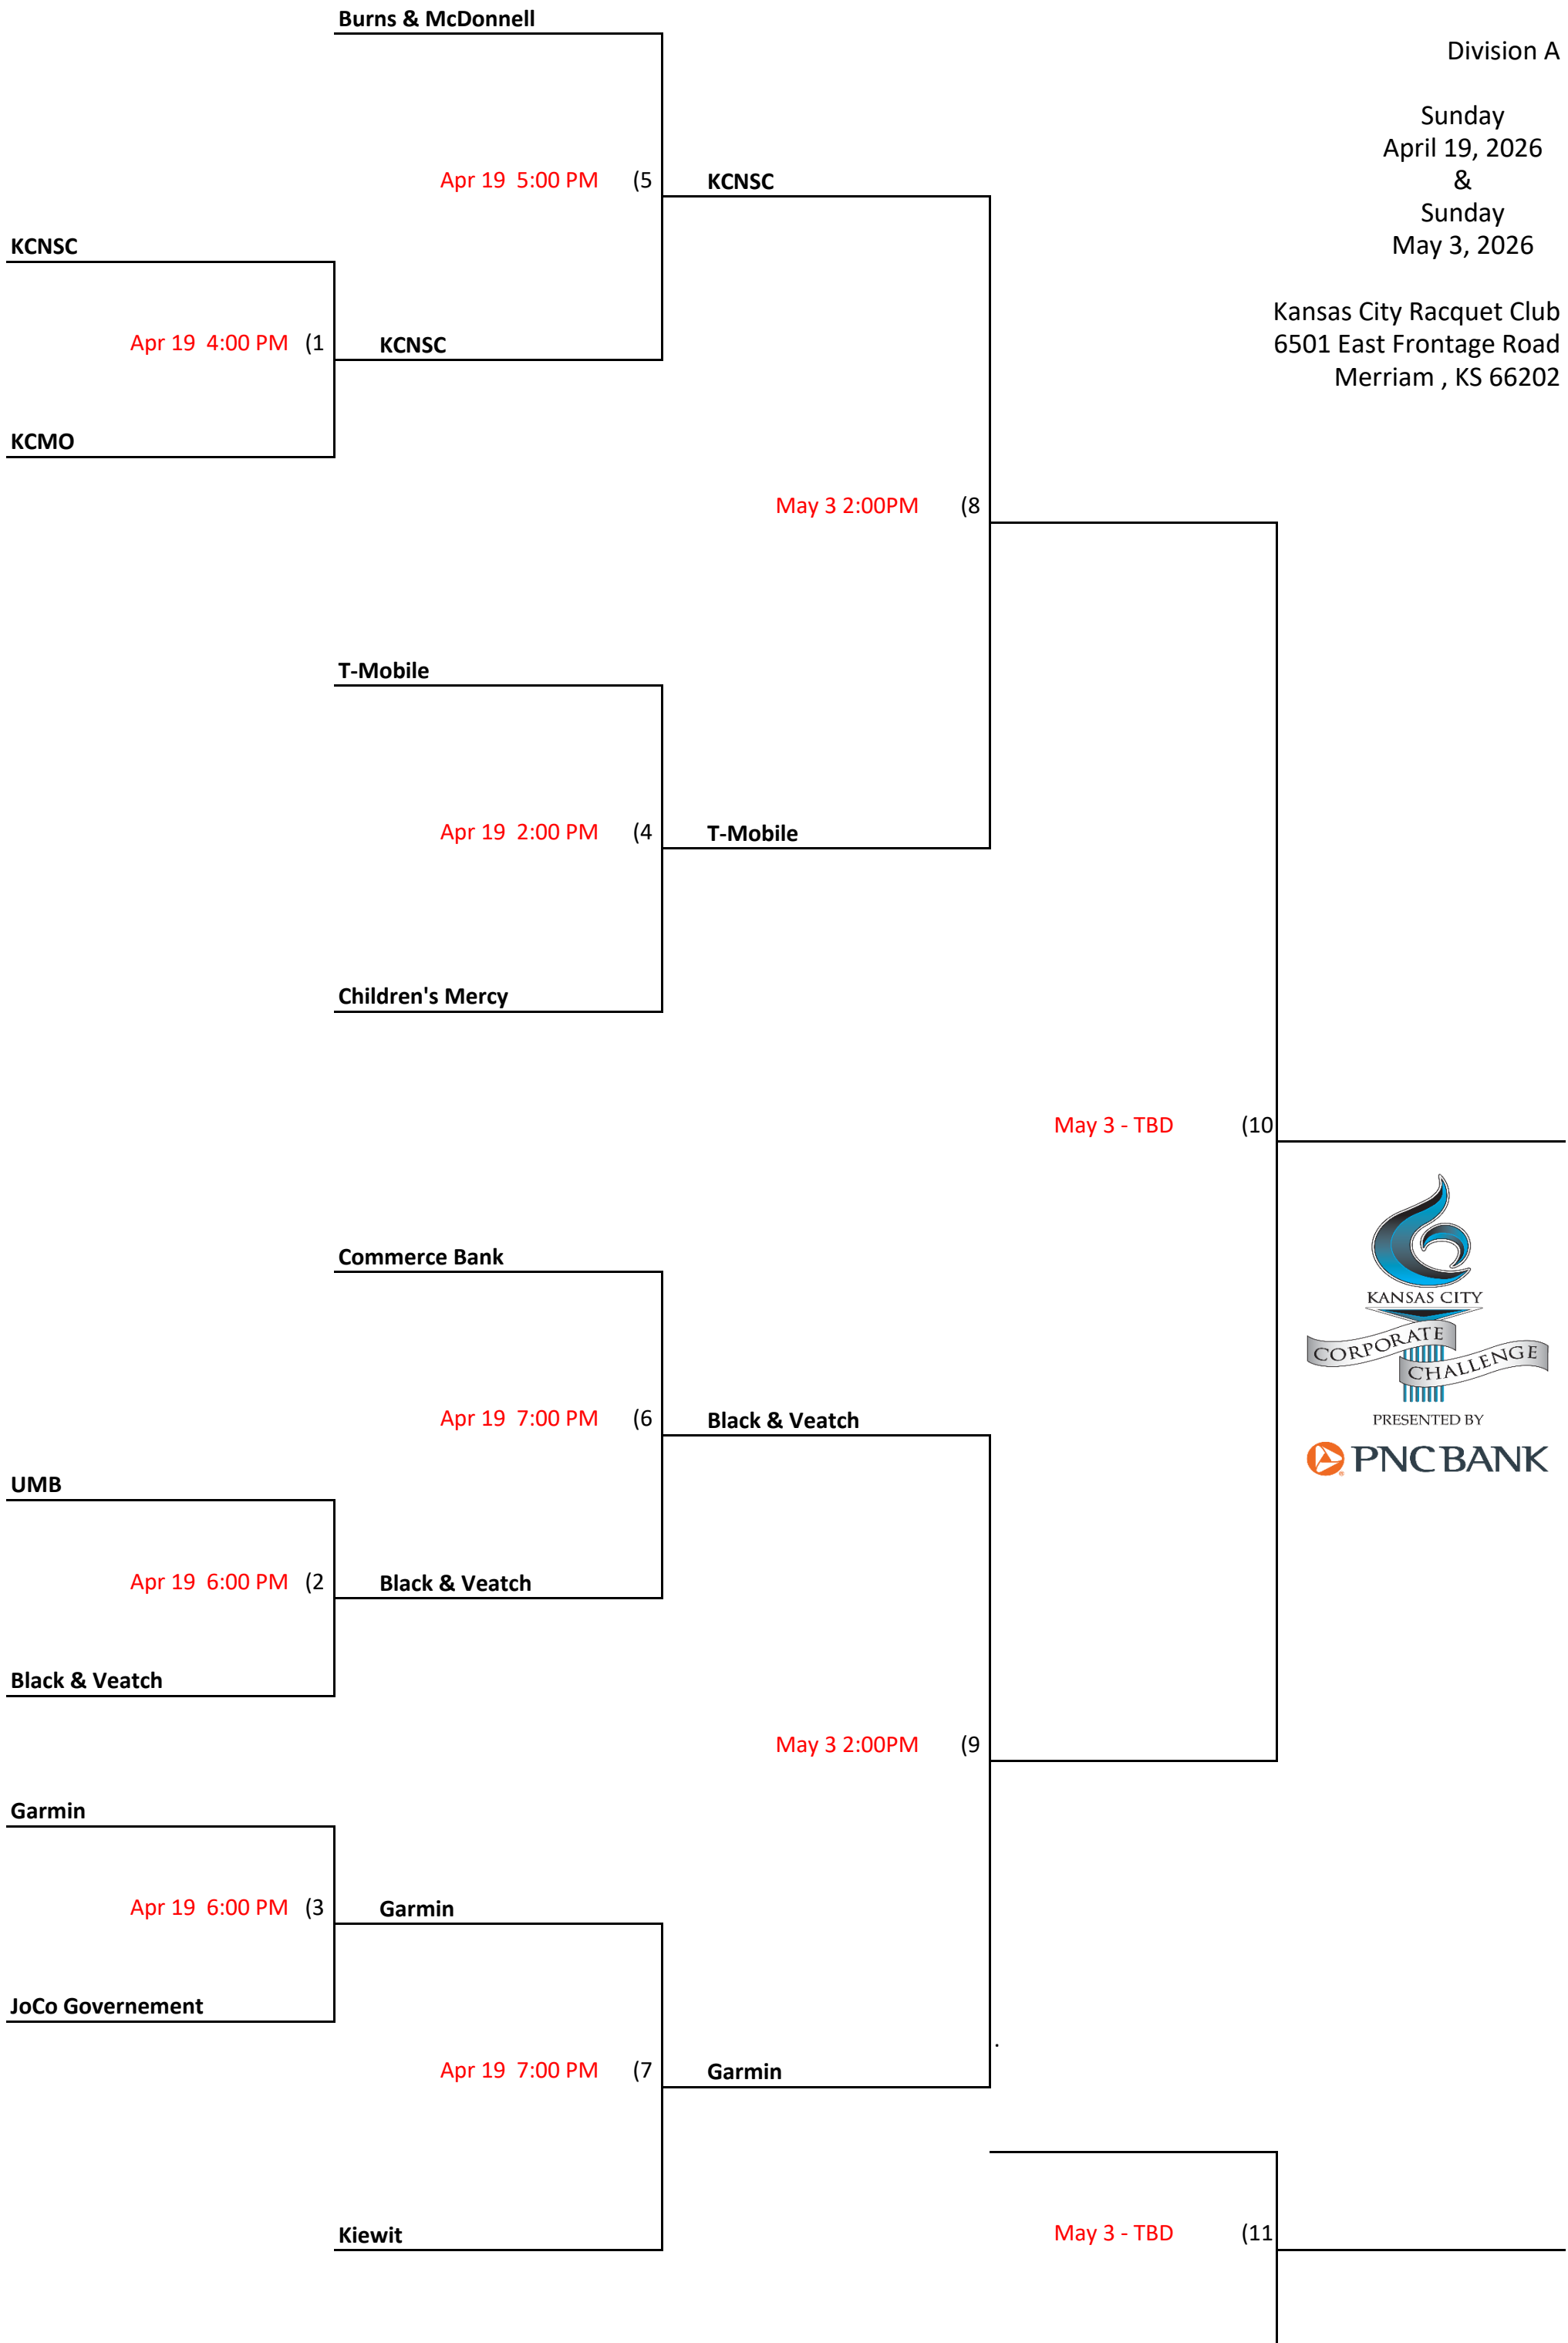

Kansas City Corporate Challenge

Mixed Doubles Tennis

Division A

Sunday
April 19, 2026
&
Sunday
May 3, 2026

Kansas City Racquet Club
6501 East Frontage Road
Merriam, KS 66202