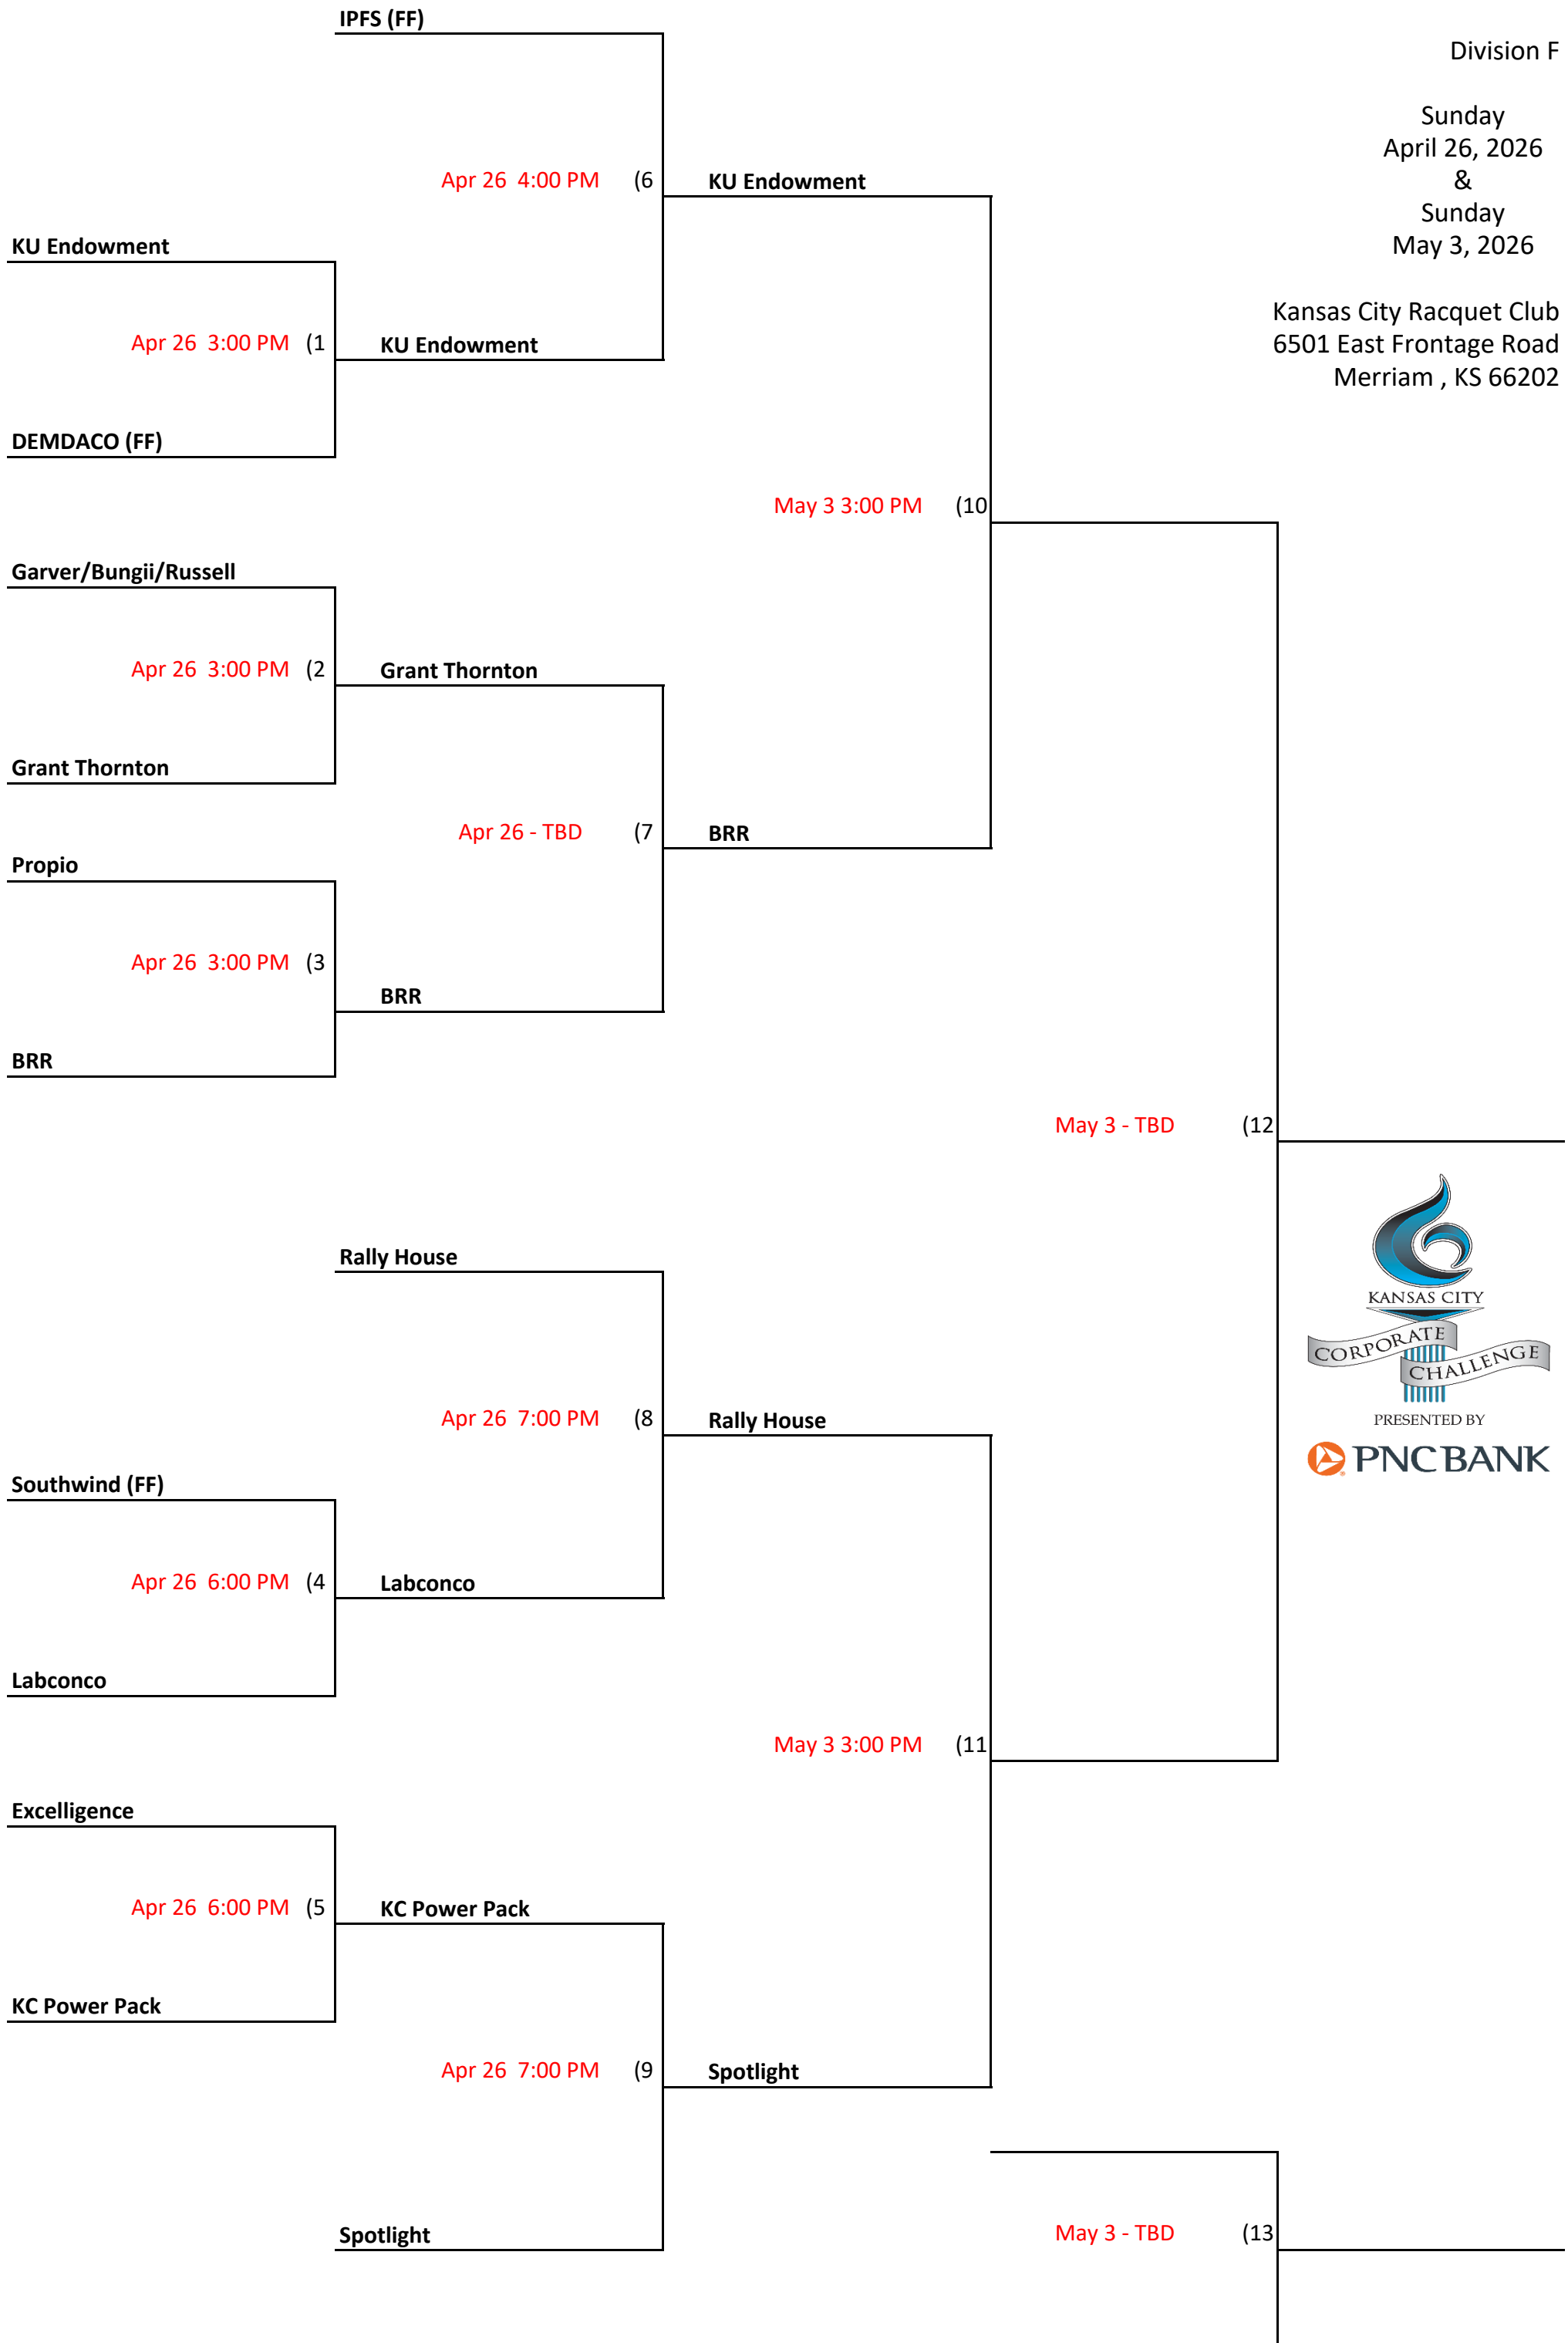

Sunday
April 26, 2026
&
Sunday
May 3, 2026

Kansas City Racquet Club
6501 East Frontage Road
Merriam, KS 66202