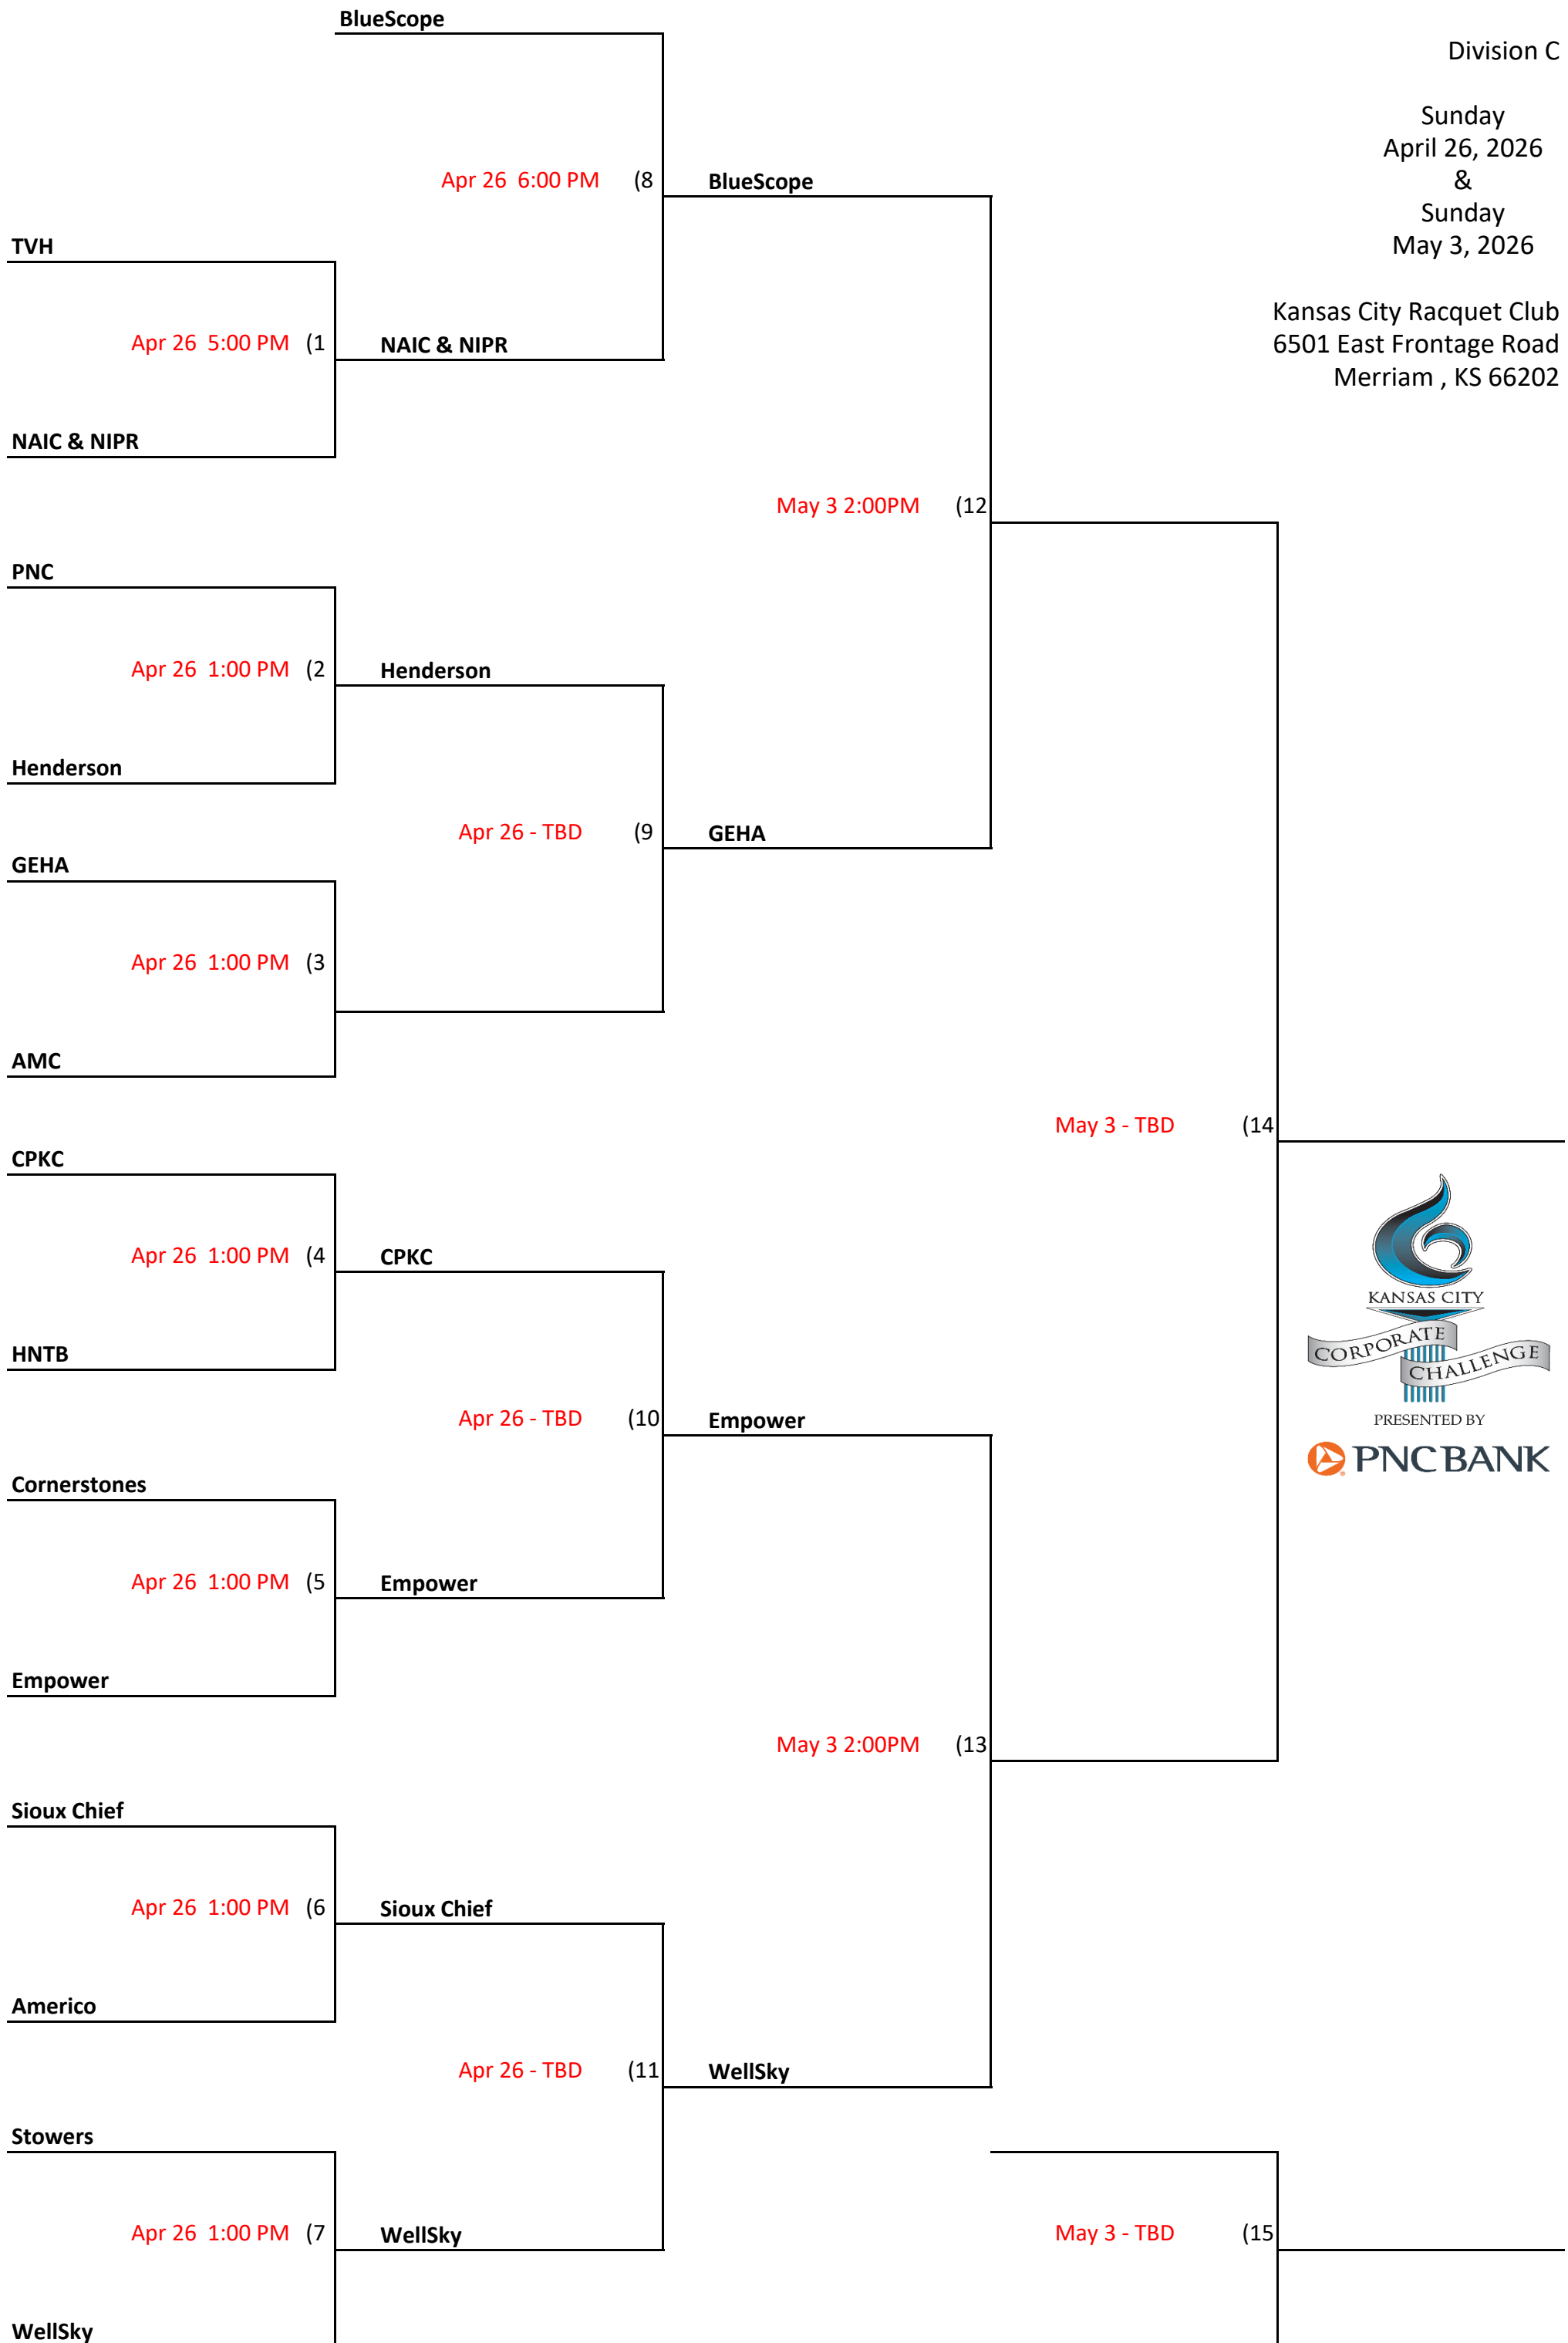

Sunday
April 26, 2026
&
Sunday
May 3, 2026

Kansas City Racquet Club
6501 East Frontage Road
Merriam, KS 66202