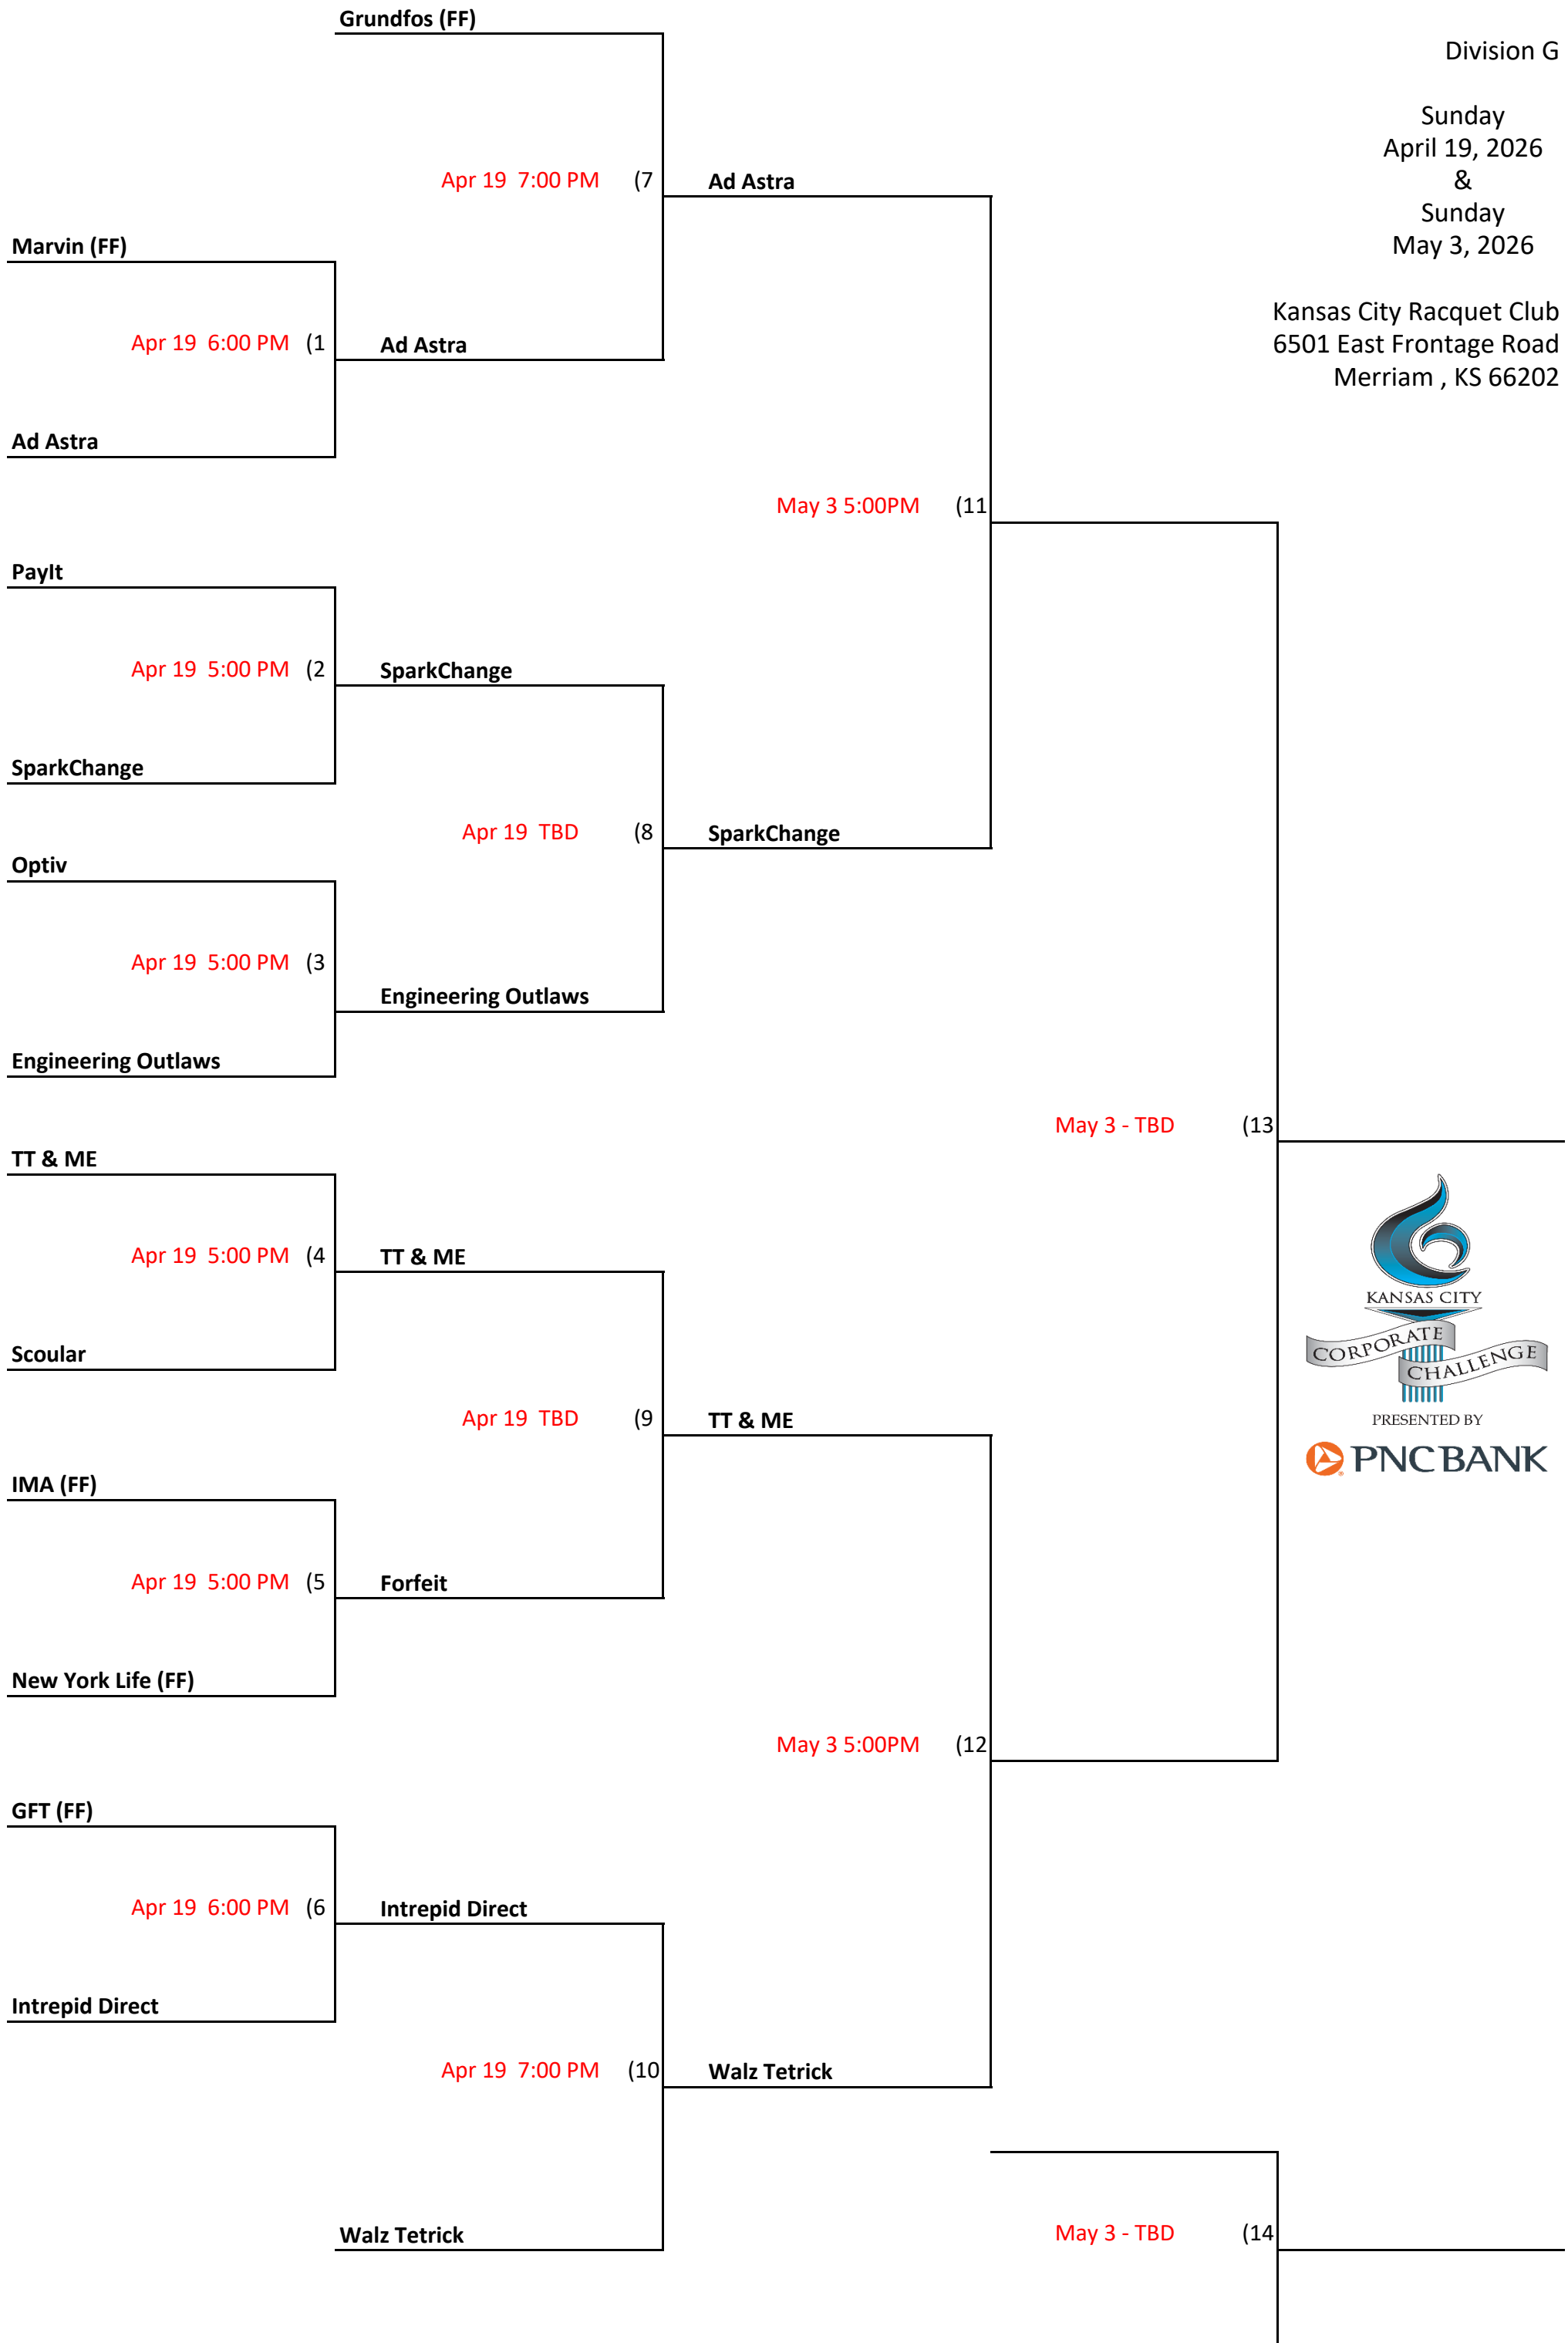

Sunday
April 19, 2026
&
Sunday
May 3, 2026

Kansas City Racquet Club
6501 East Frontage Road
Merriam, KS 66202