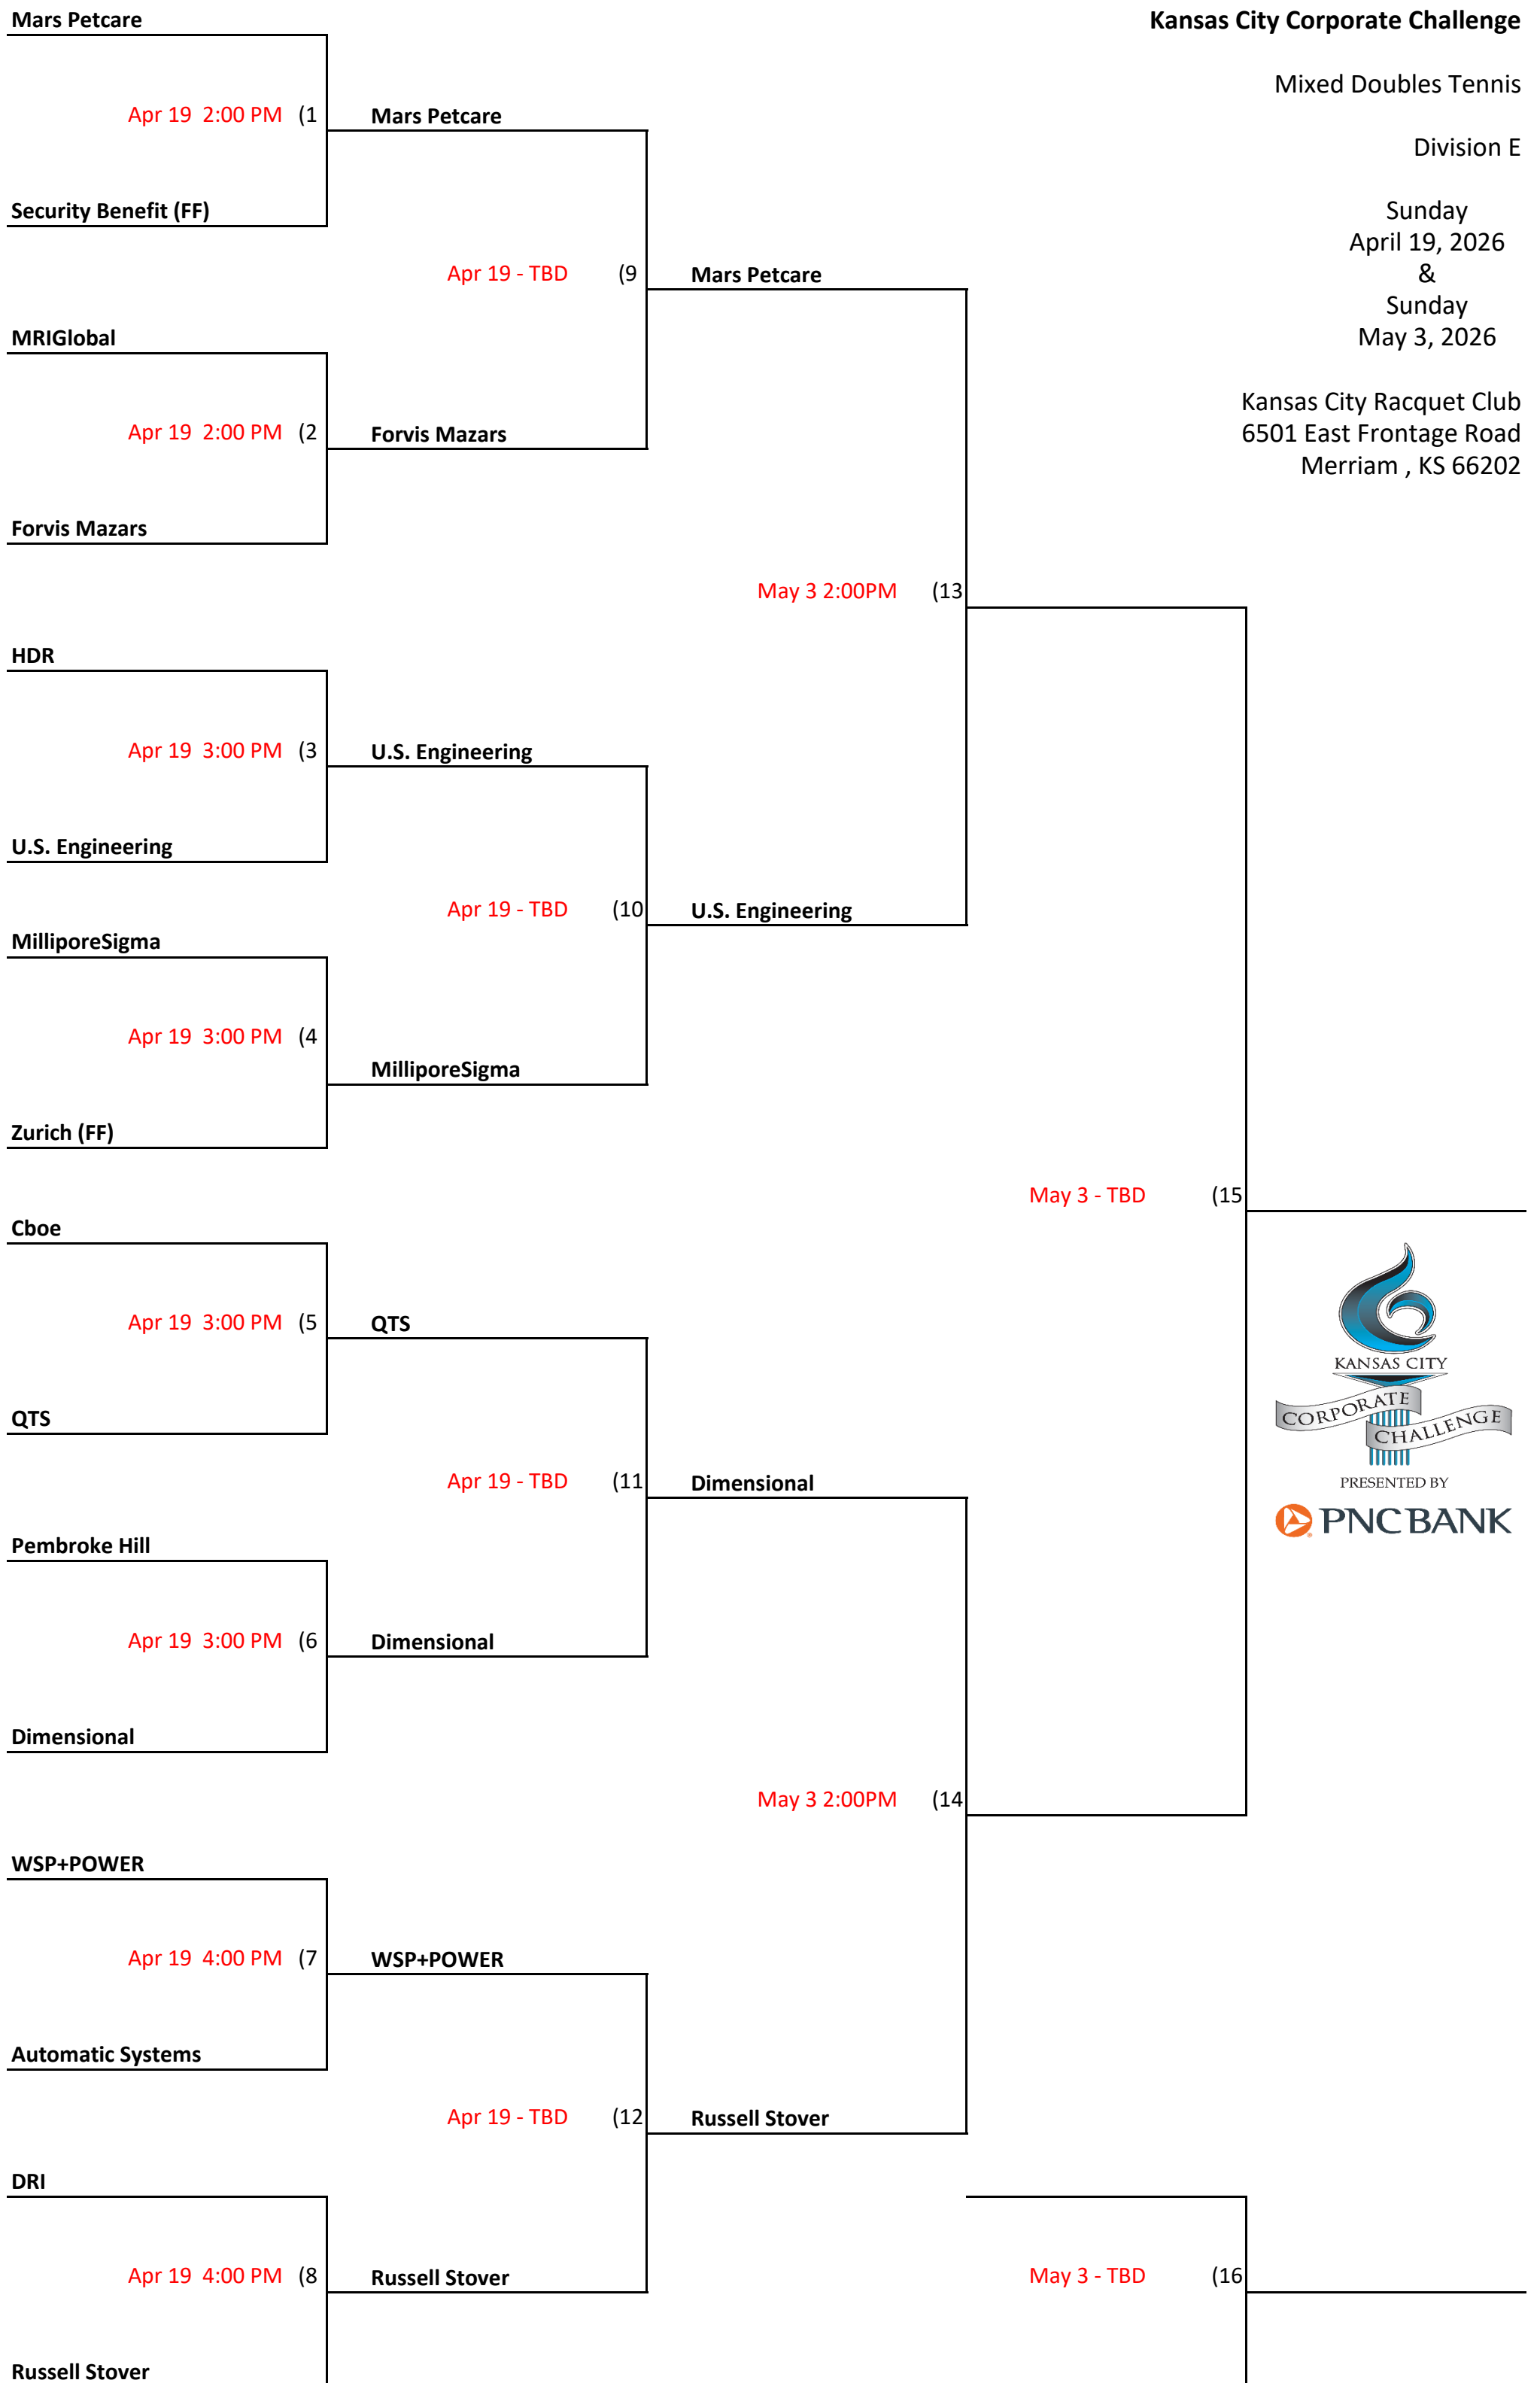

Kansas City Corporate Challenge

Mixed Doubles Tennis

Division E

Sunday
April 19, 2026
&
Sunday
May 3, 2026

Kansas City Racquet Club
6501 East Frontage Road
Merriam, KS 66202