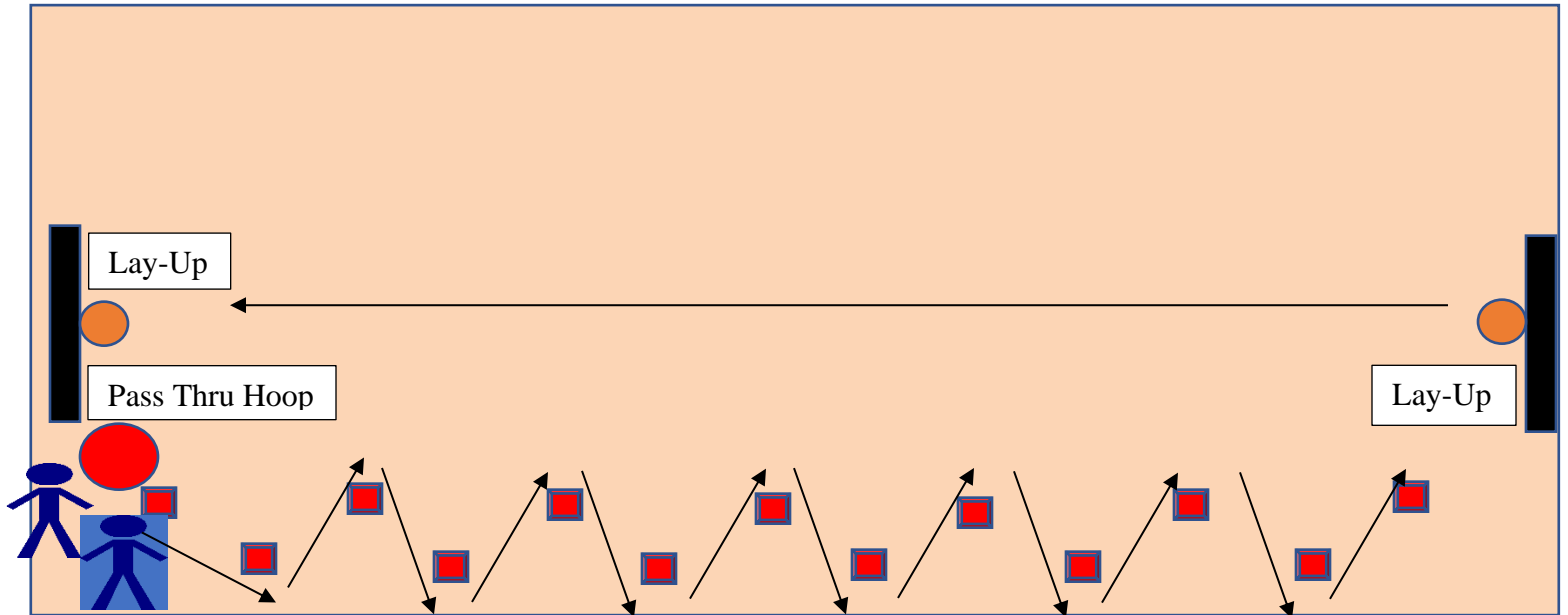

## BASKETBALL SKILLS

**DATES / TIME:**

Tuesday, September 10, 2024

Division 1, 6:15pm-7:45pm (must check in by 6:30)

Division 2, 7:45pm-9:15pm (must check in by 8:00)

**LOCATION:**

Roeland Park Sports Dome

4850 Rosewood Drive

Roeland Park, KS 66205

- Companies may enter four teams in the competition. 2 Men's teams consisting of two men and 2 Women's teams consisting of two women.
- Each team will compete in an agility course and a shooting contest. The scores of each participant will be added together to give a team score. Each of the company's teams will add their scores together to give an overall company score.
- The agility course will consist of dribbling, shooting and passing by both participants. See layout below. The first competitor will dribble around cones down the court and complete a lay-up. He or she will then run down the to the other end of the court, complete a lay-up, and pass the ball through a hoop to his or her teammate. The teammate will then run the course. This will be a timed event in which you are rewarded points for as quickly as you can successfully complete the course. See chart below the course layout.
- The shooting contest will consist of 10 free throws, 5 shots from the top of the key, and 5 shots from different areas that the shooter can choose. The 5 shots from which to choose will be marked on the floor with spots positioned farther from the basket being worth more points.
- The combined scores from each companies' teams will be totaled and used to give the company an overall score.
- Basketballs will be provided by KCCC. Teams can bring their own basketballs if desired. Men must use a men's sized ball and women may use either the women's or men's size.