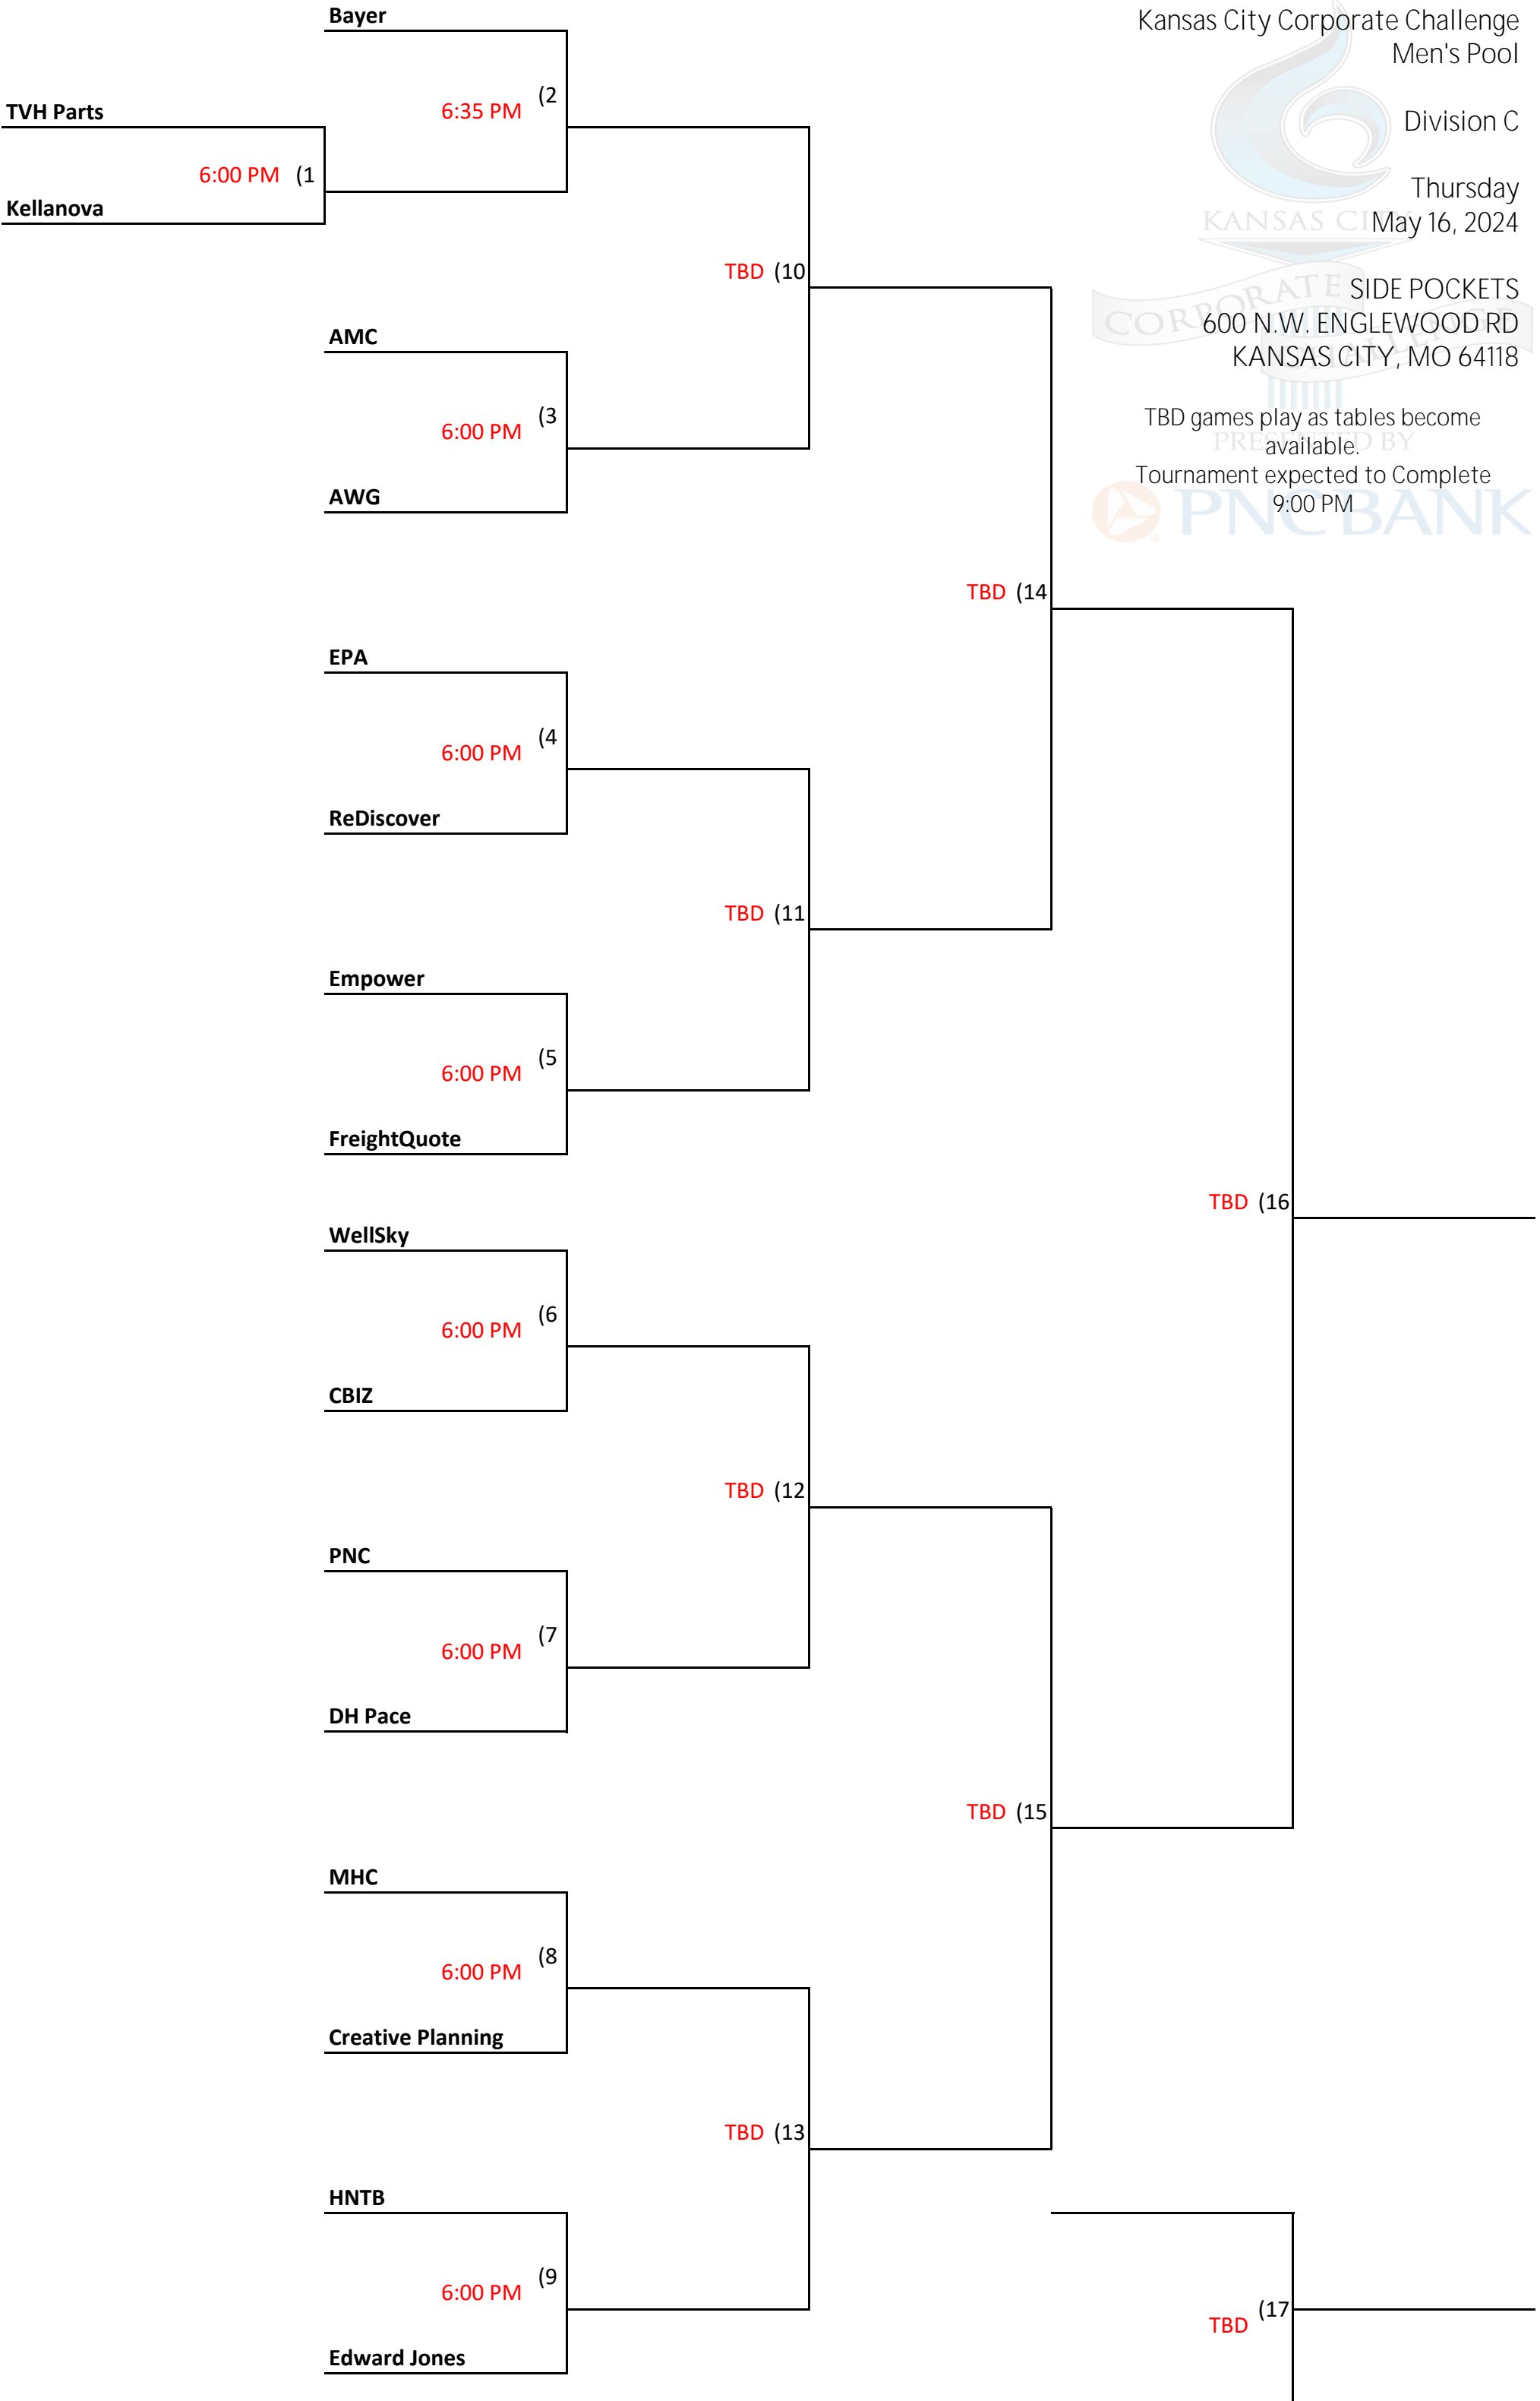

KANSAS CITY
CORPORATE CHALLENGE
SIDE POCKETS
600 N.W. ENGLEWOOD RD
KANSAS CITY, MO 64118

TBD games play as tables become
available.
Tournament expected to Complete
9:00 PM