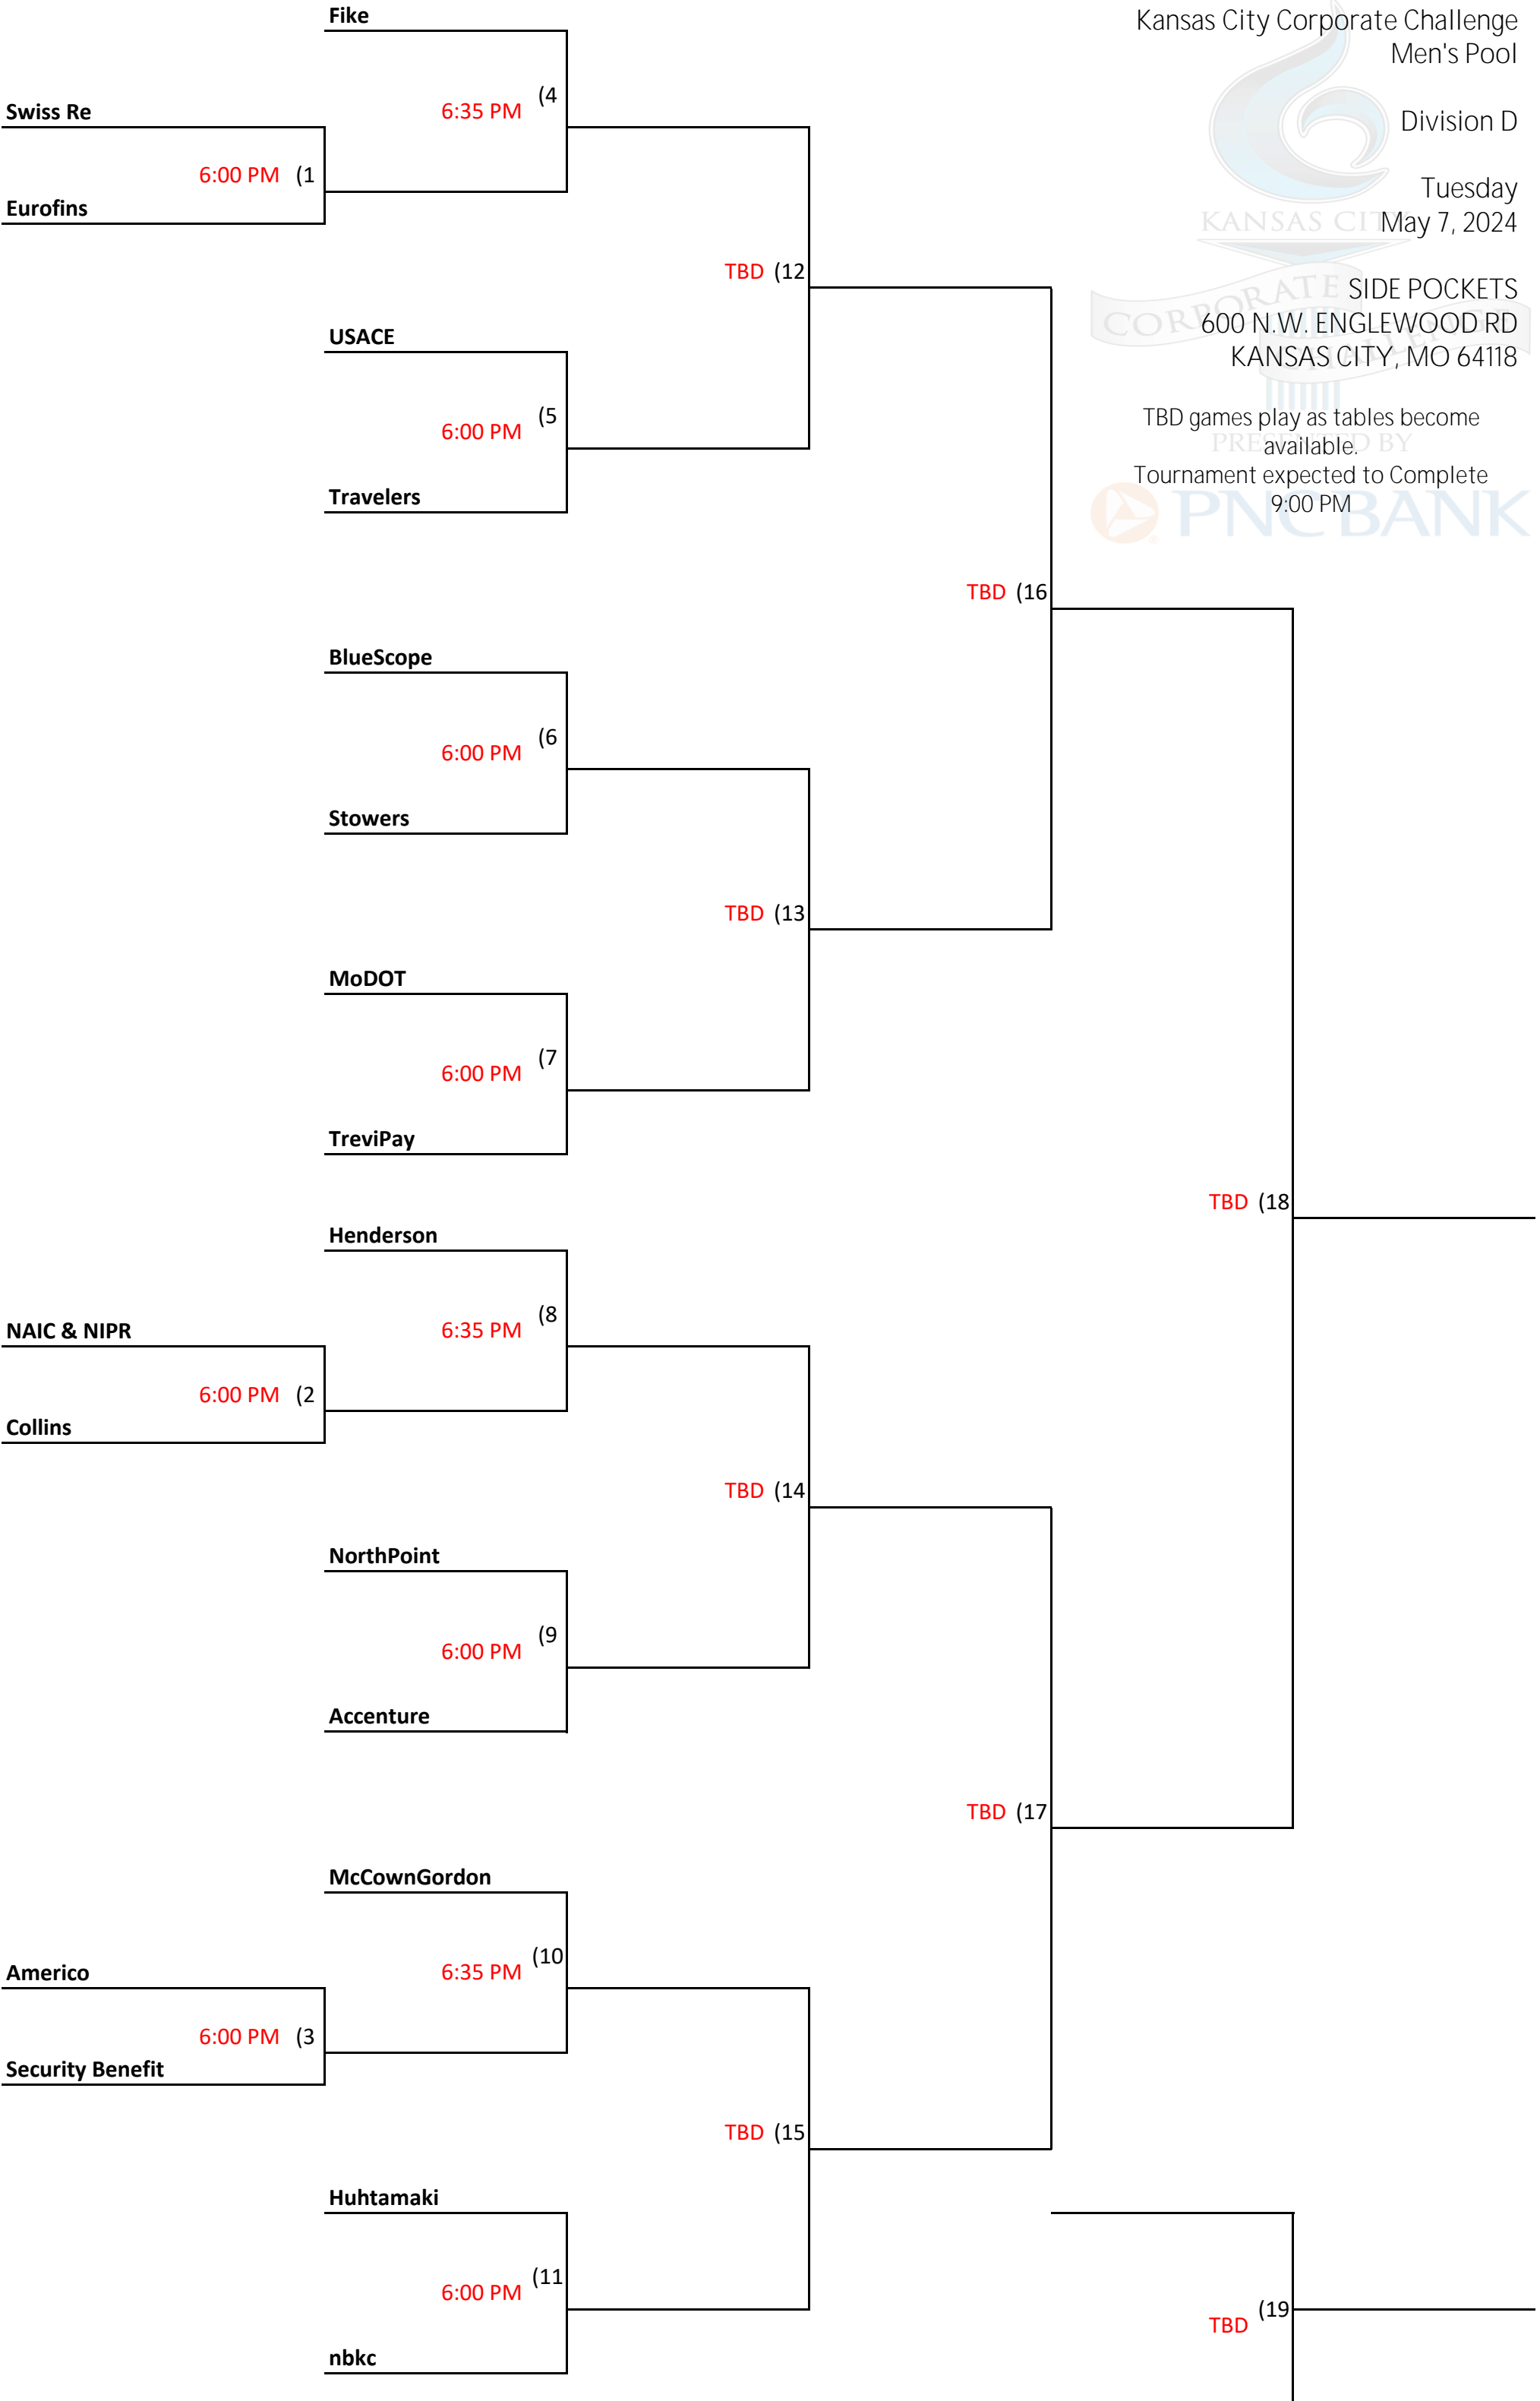

TBD games play as tables become
available.
Tournament expected to Complete
9:00 PM

TBD games play as tables become available.

Tournament expected to Complete
9:00 PM

MULTIVAC

Price Brothers

6:35 PM (5)

6:00 PM (1)