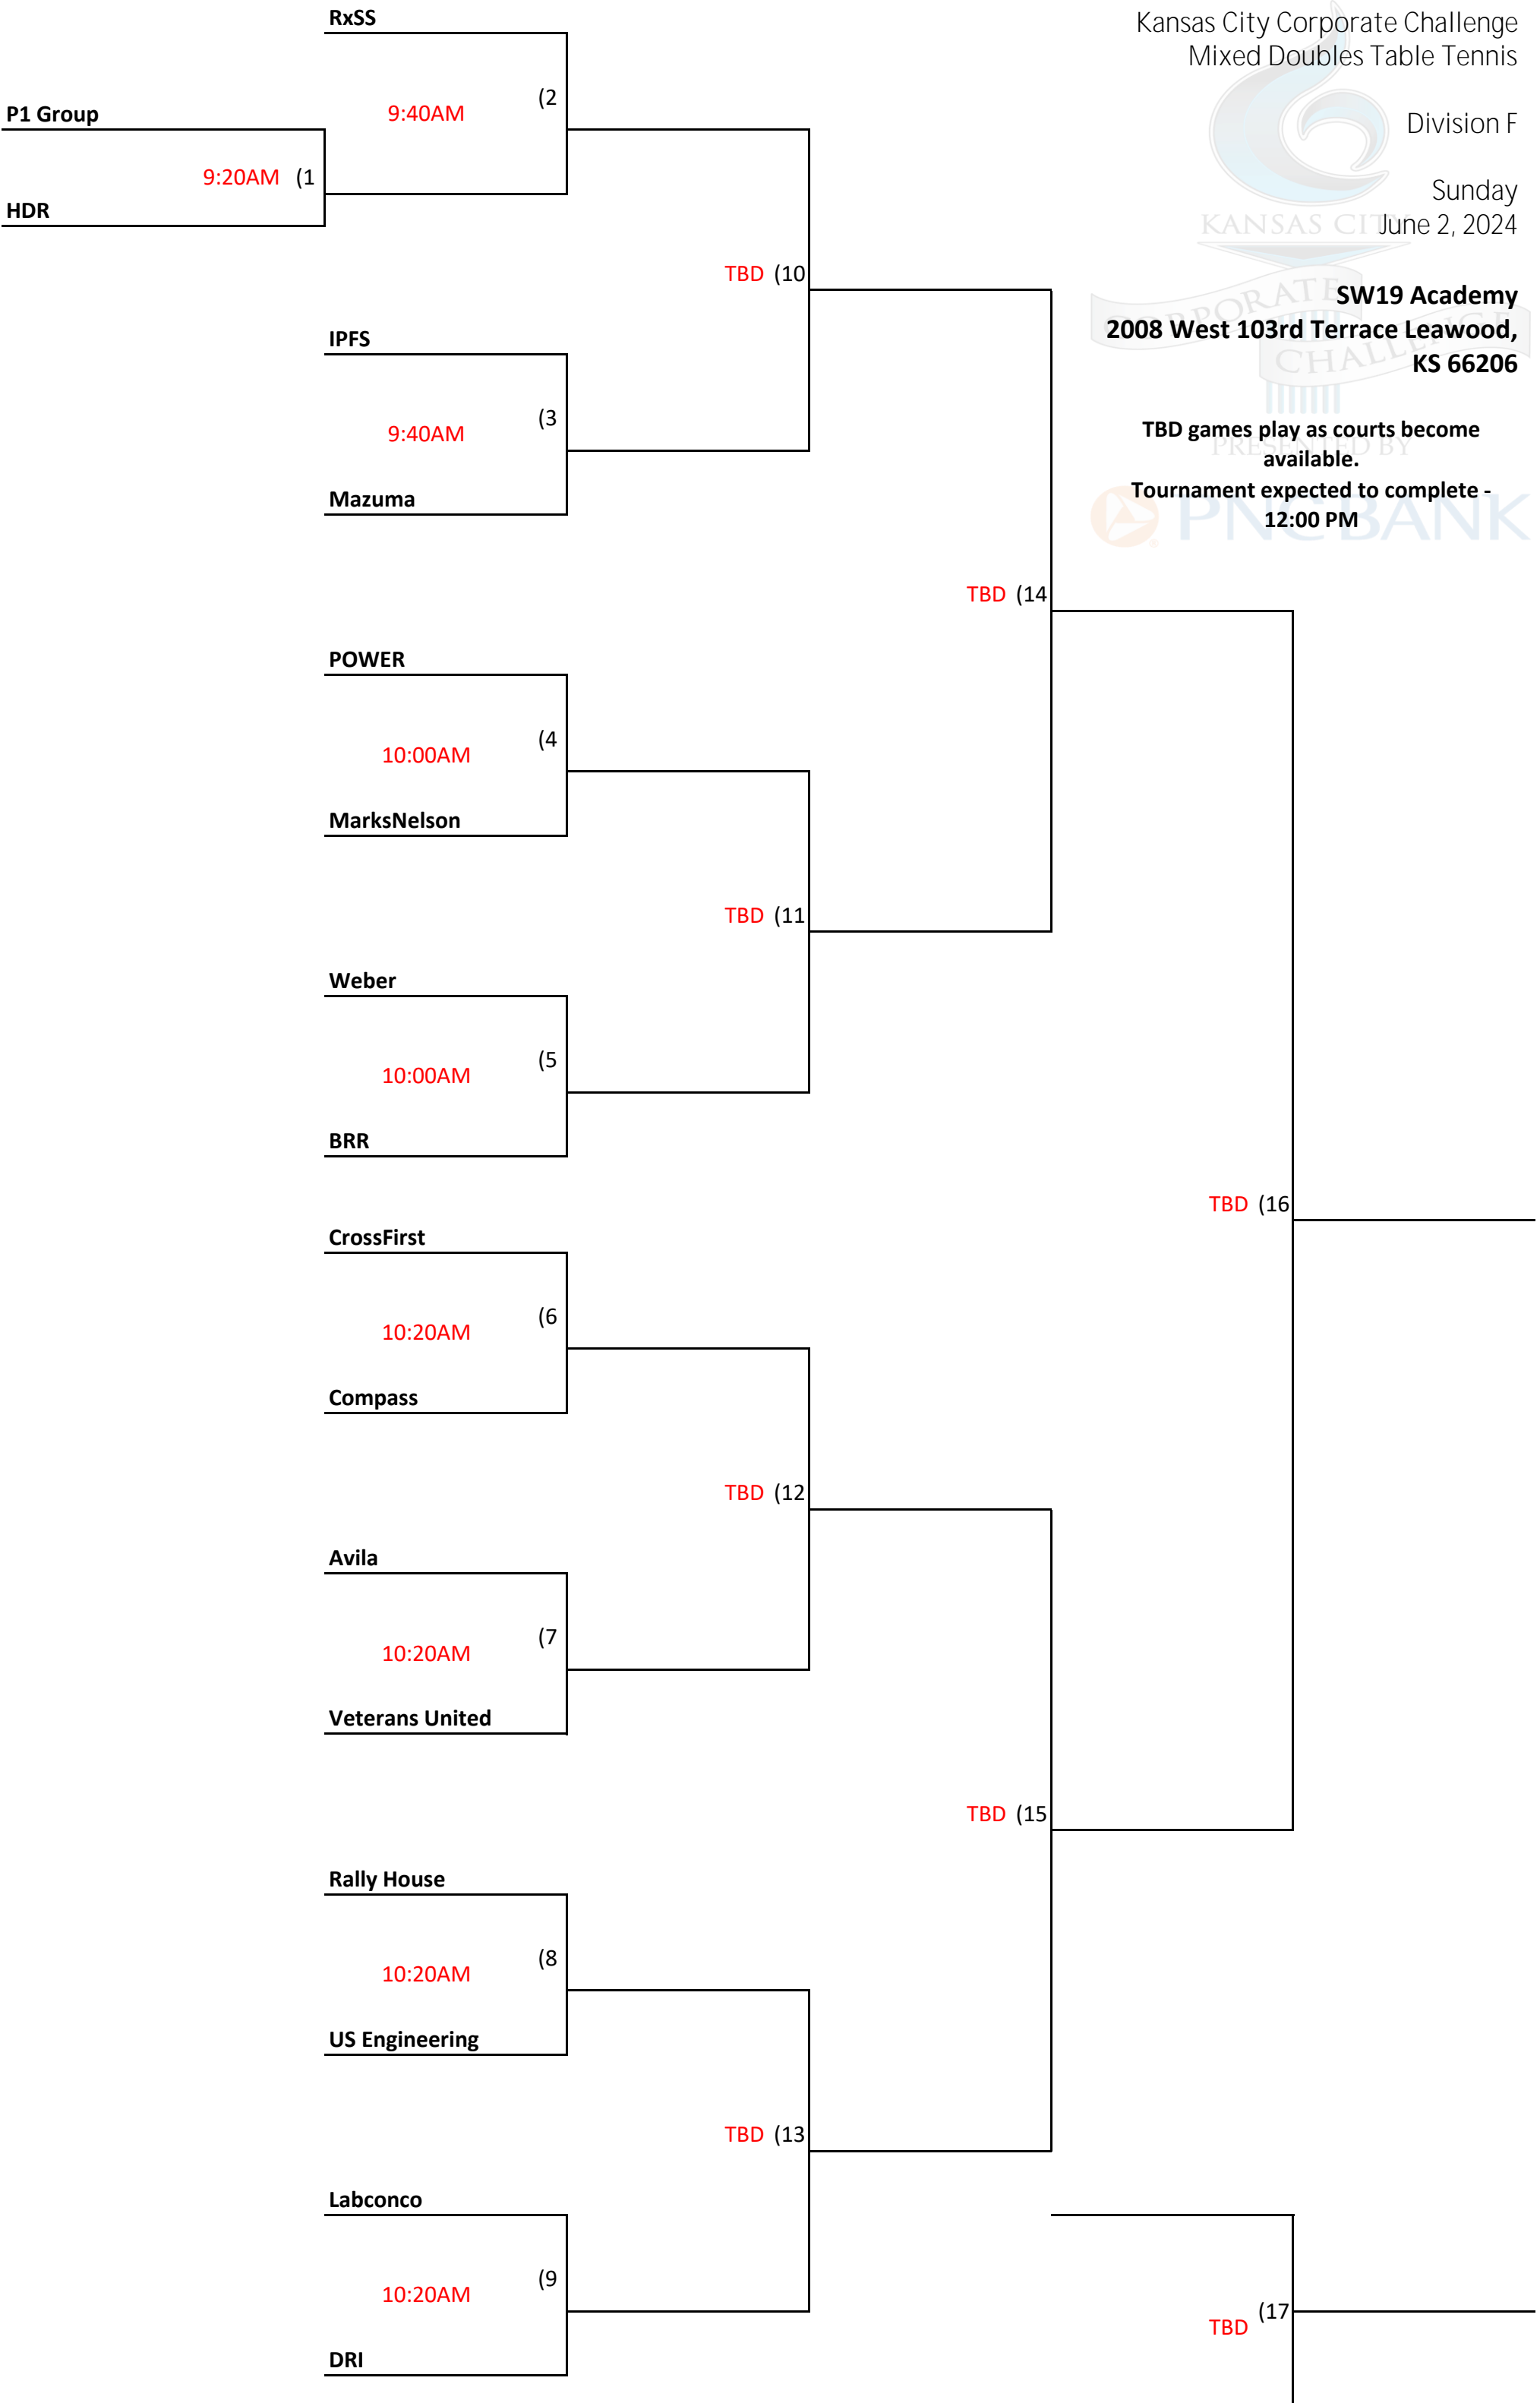

Southwind

3:00PM (1)

PPC Flex

**SW19 Academy**  
**208 West 103rd Terrace Leawood,**  
**KS 66206**

TBD games play as courts become  
available.

Tournament expected to complete -  
12:00 PM

**SW19 Academy**  
2008 West 103rd Terrace  
Leawood, KS 66206