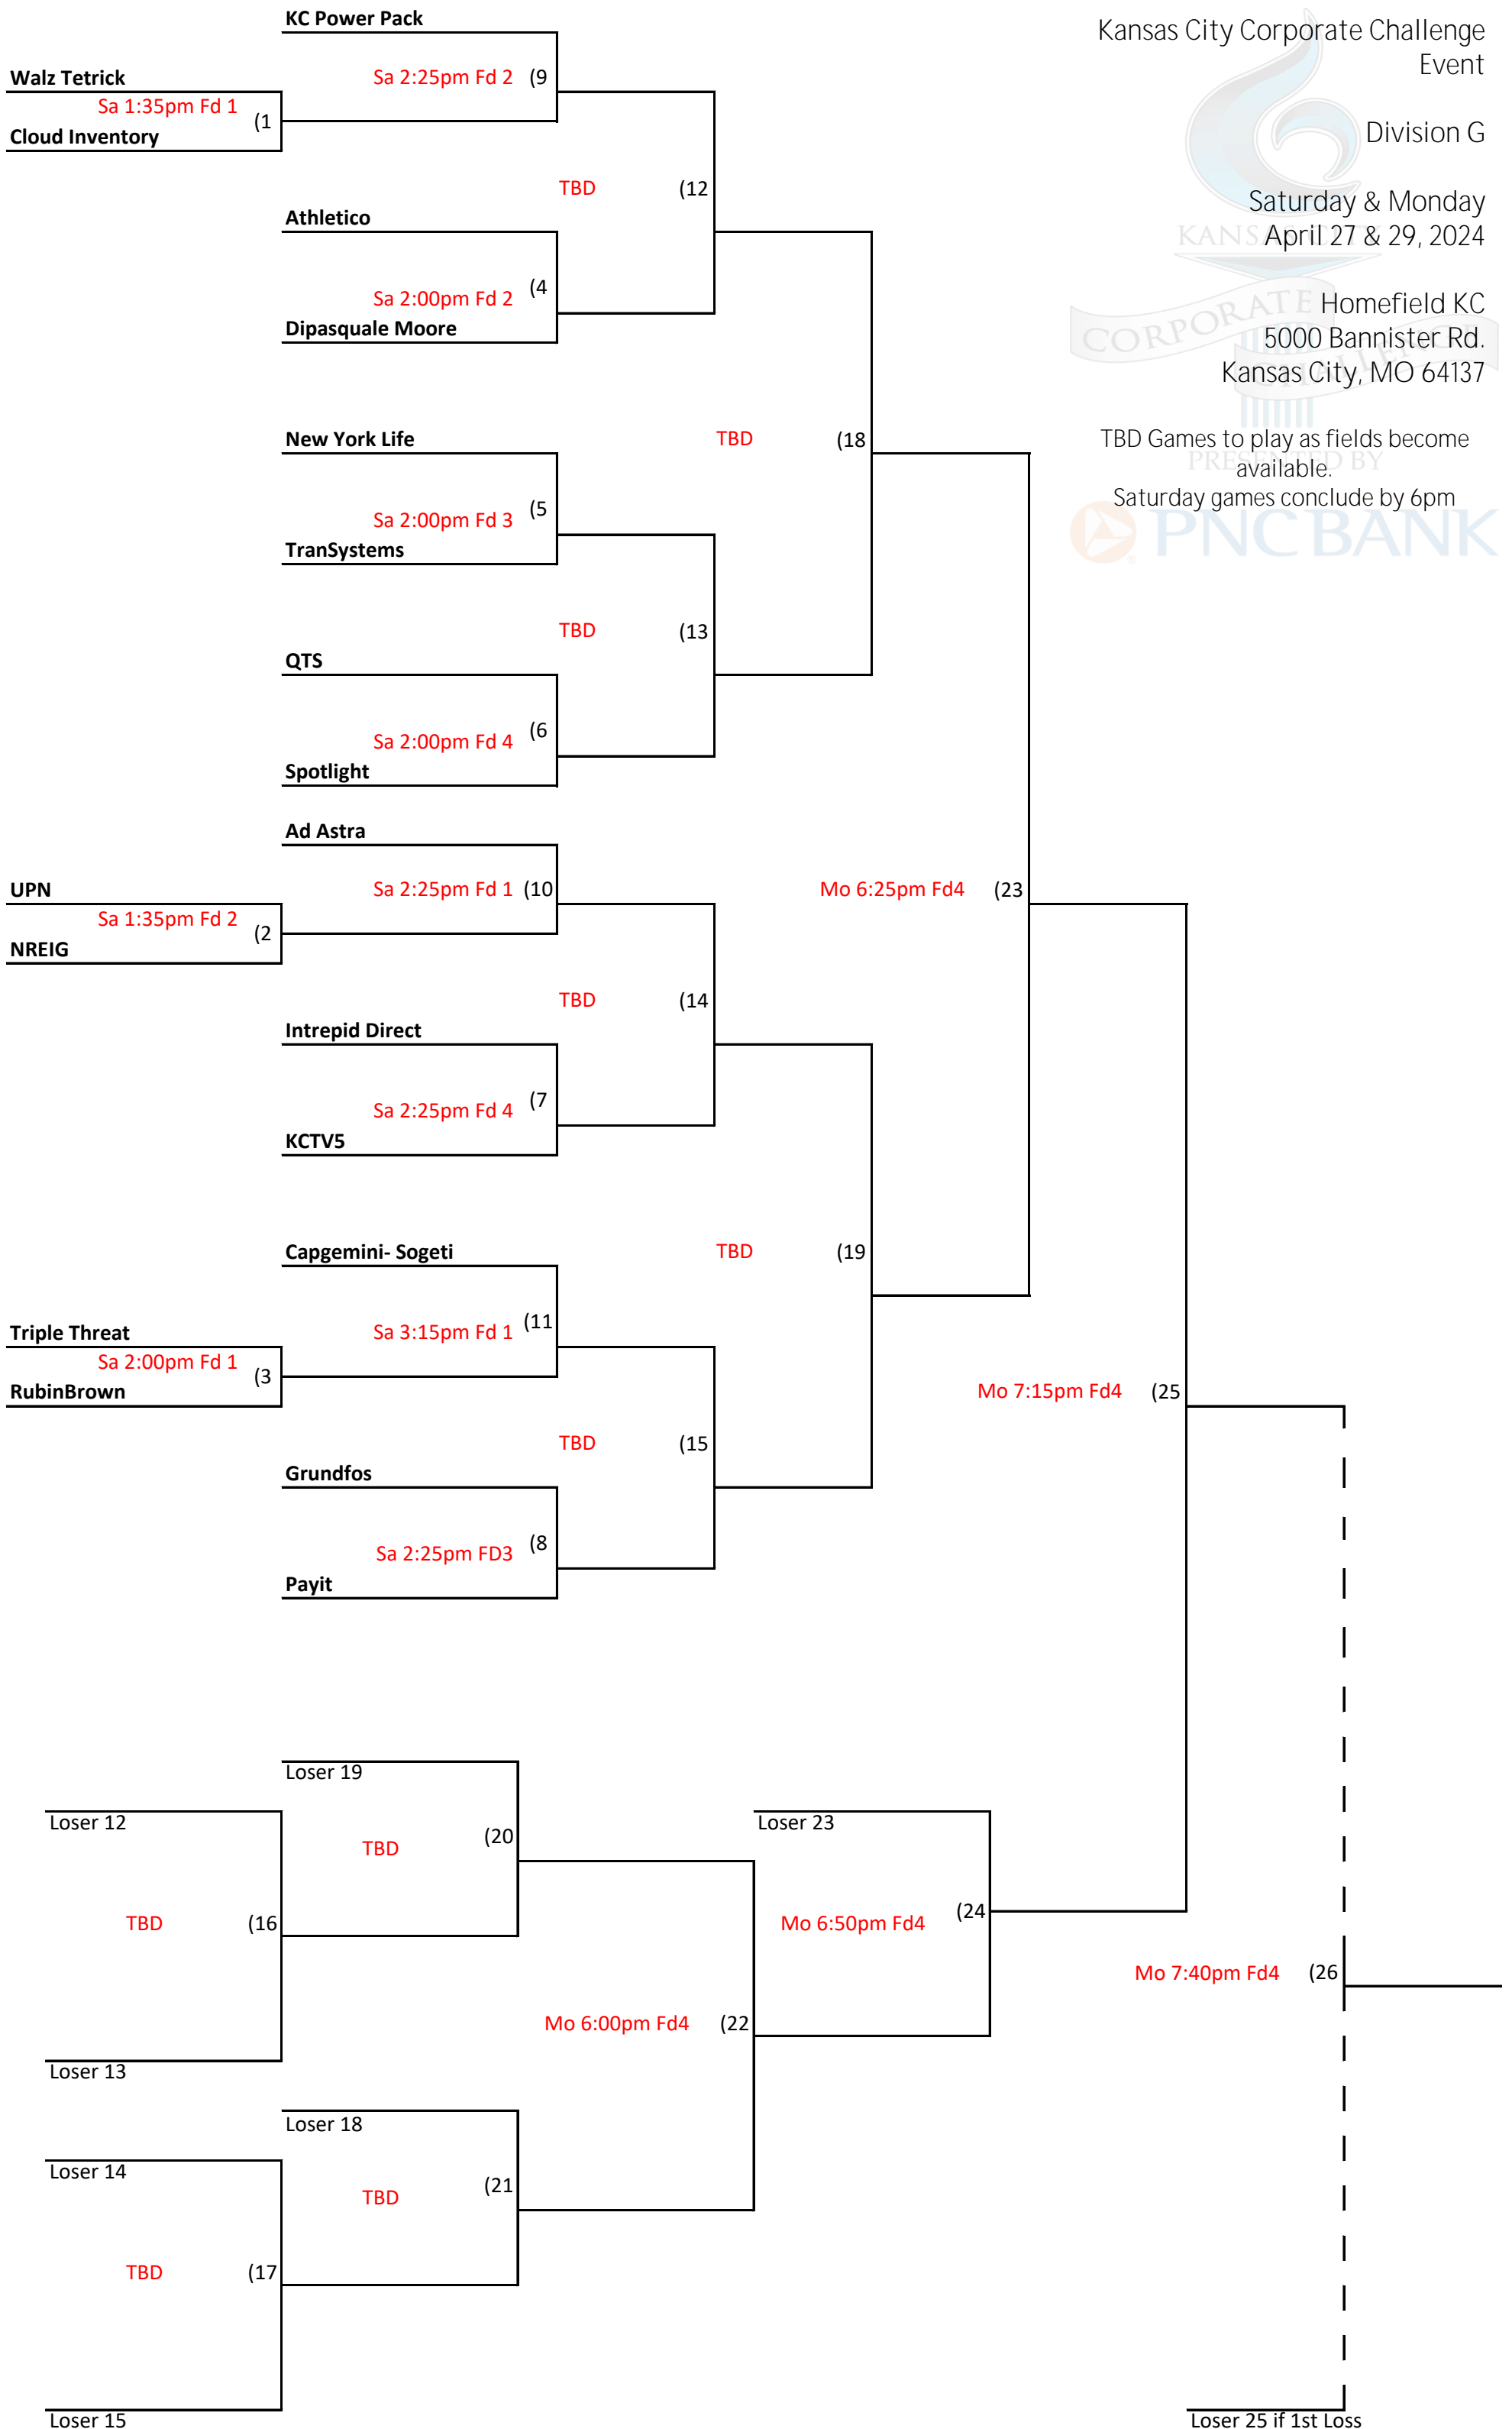

TBD Games to play as fields become
available.
Saturday games conclude by 6pm