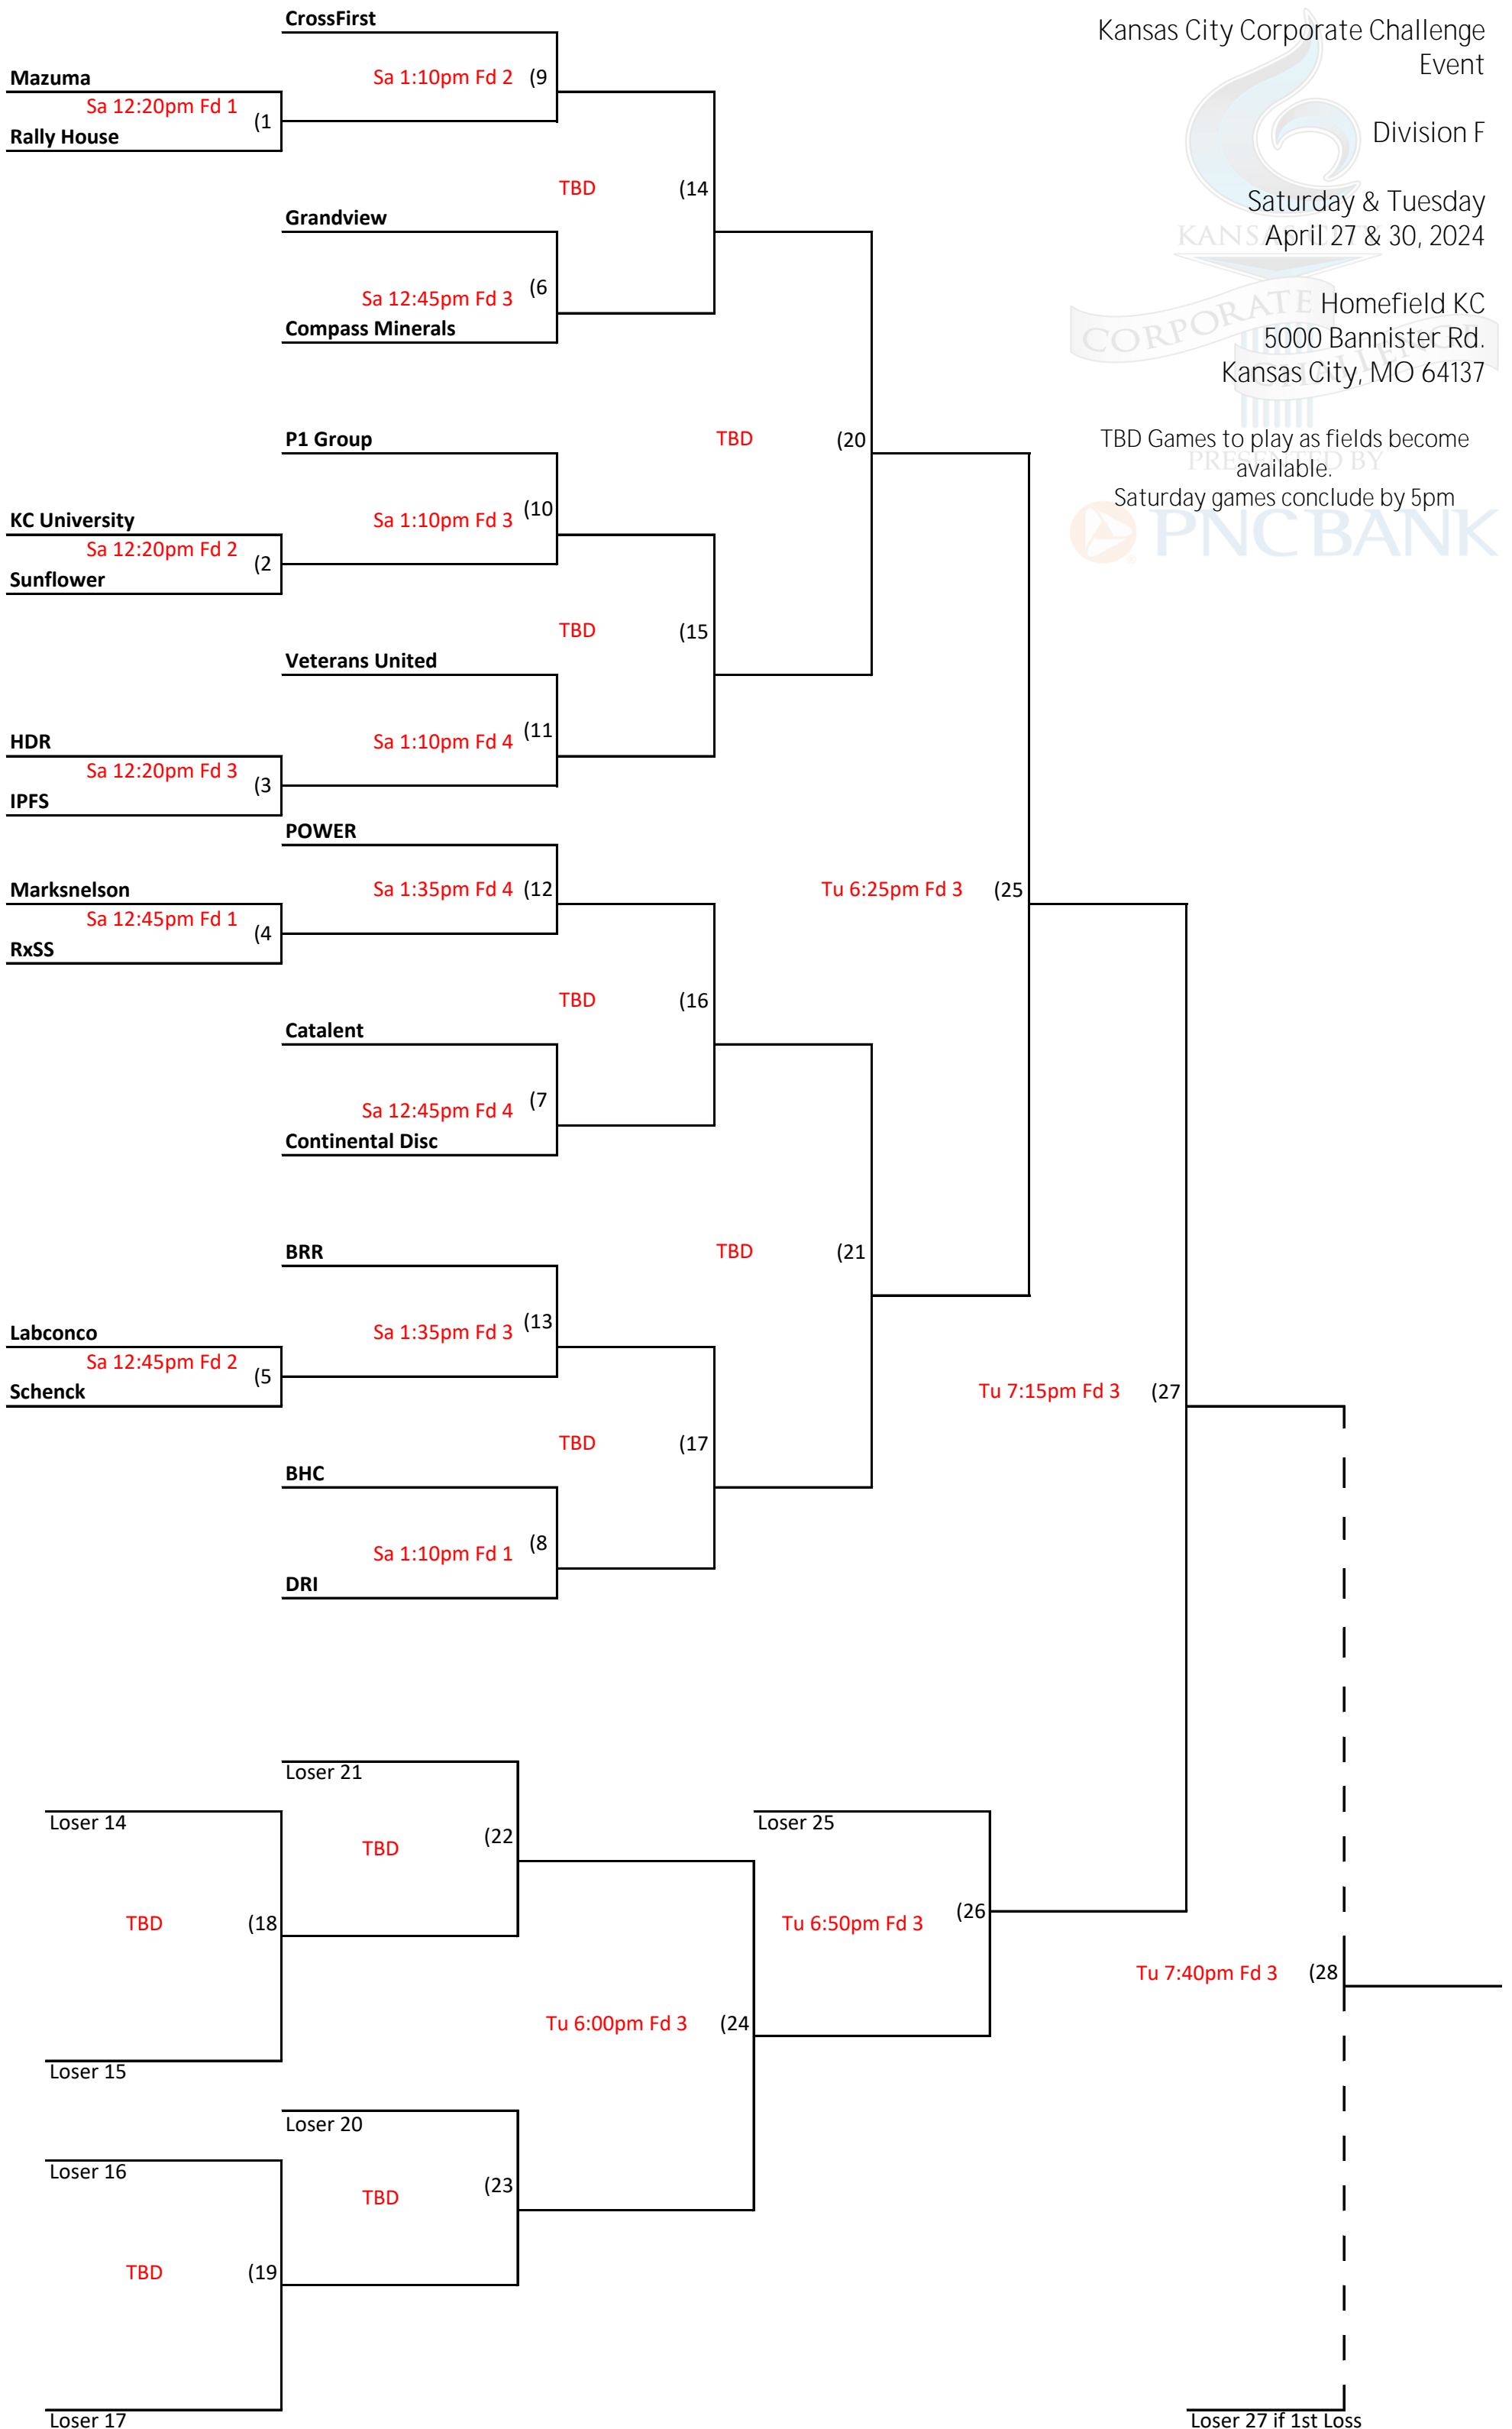

TBD Games to play as fields become
available.
Saturday games conclude by 5pm