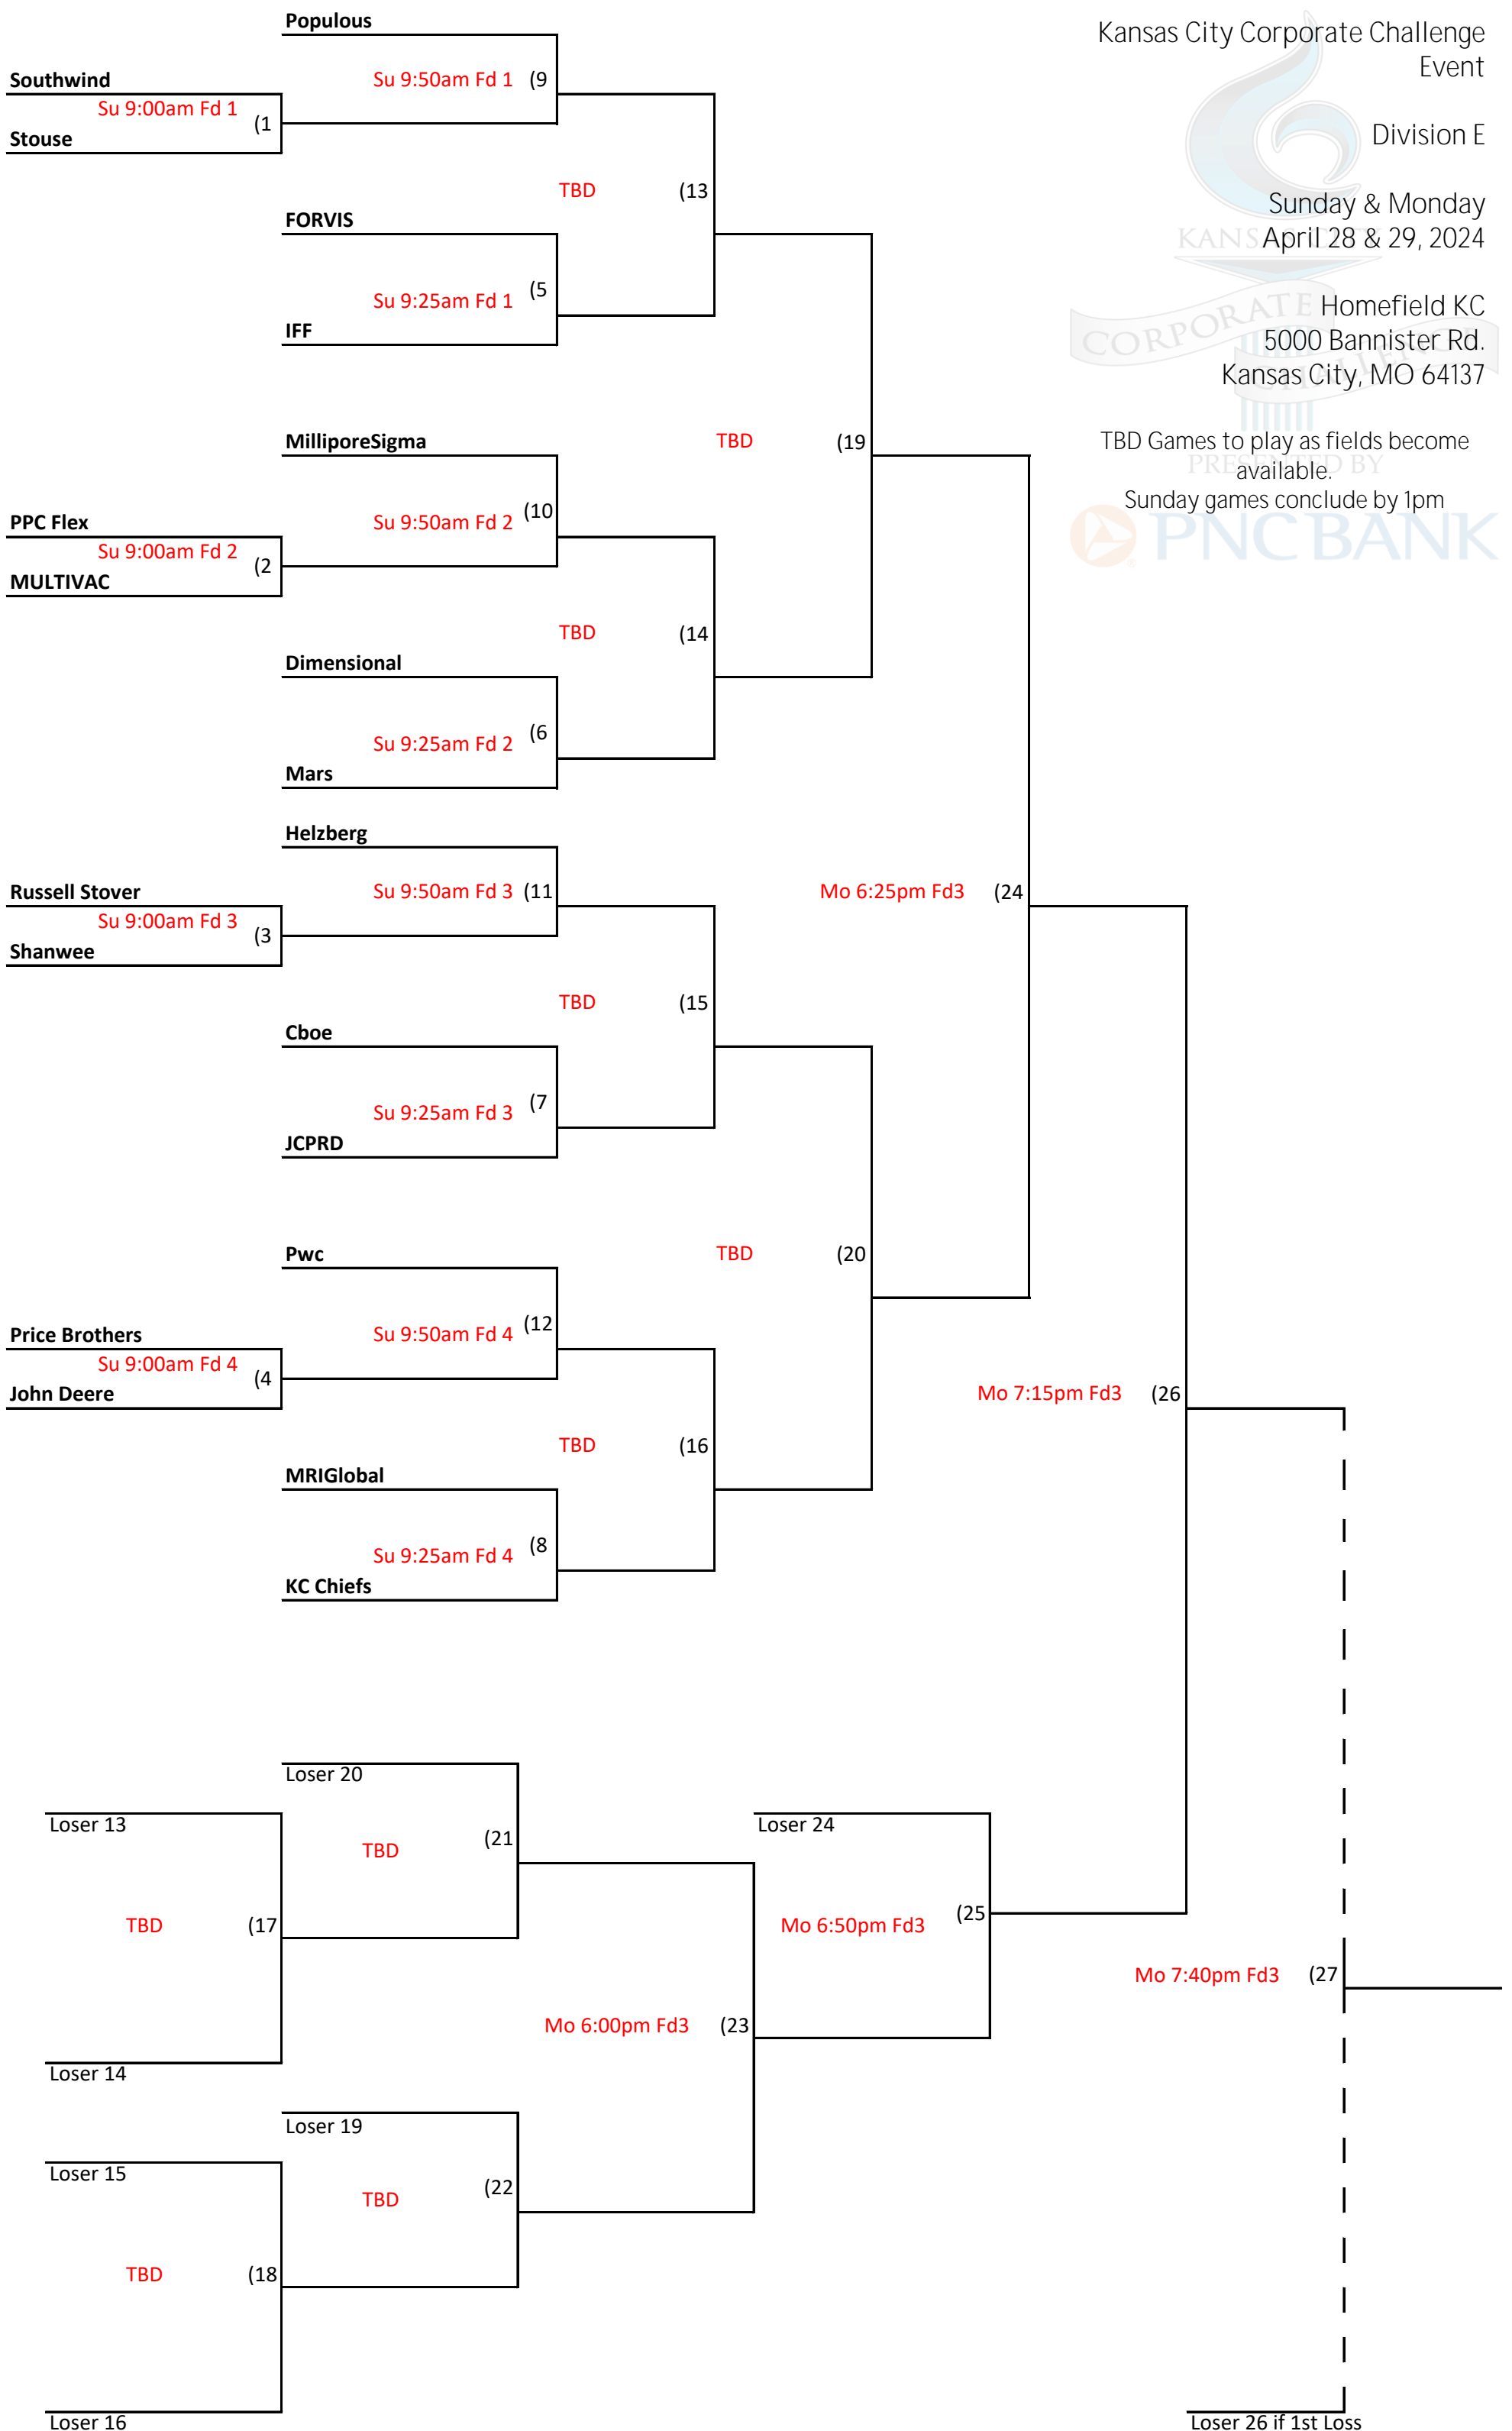

TBD Games to play as fields become available.
Sunday games conclude by 1pm
PRESENTED BY
PNC BANK