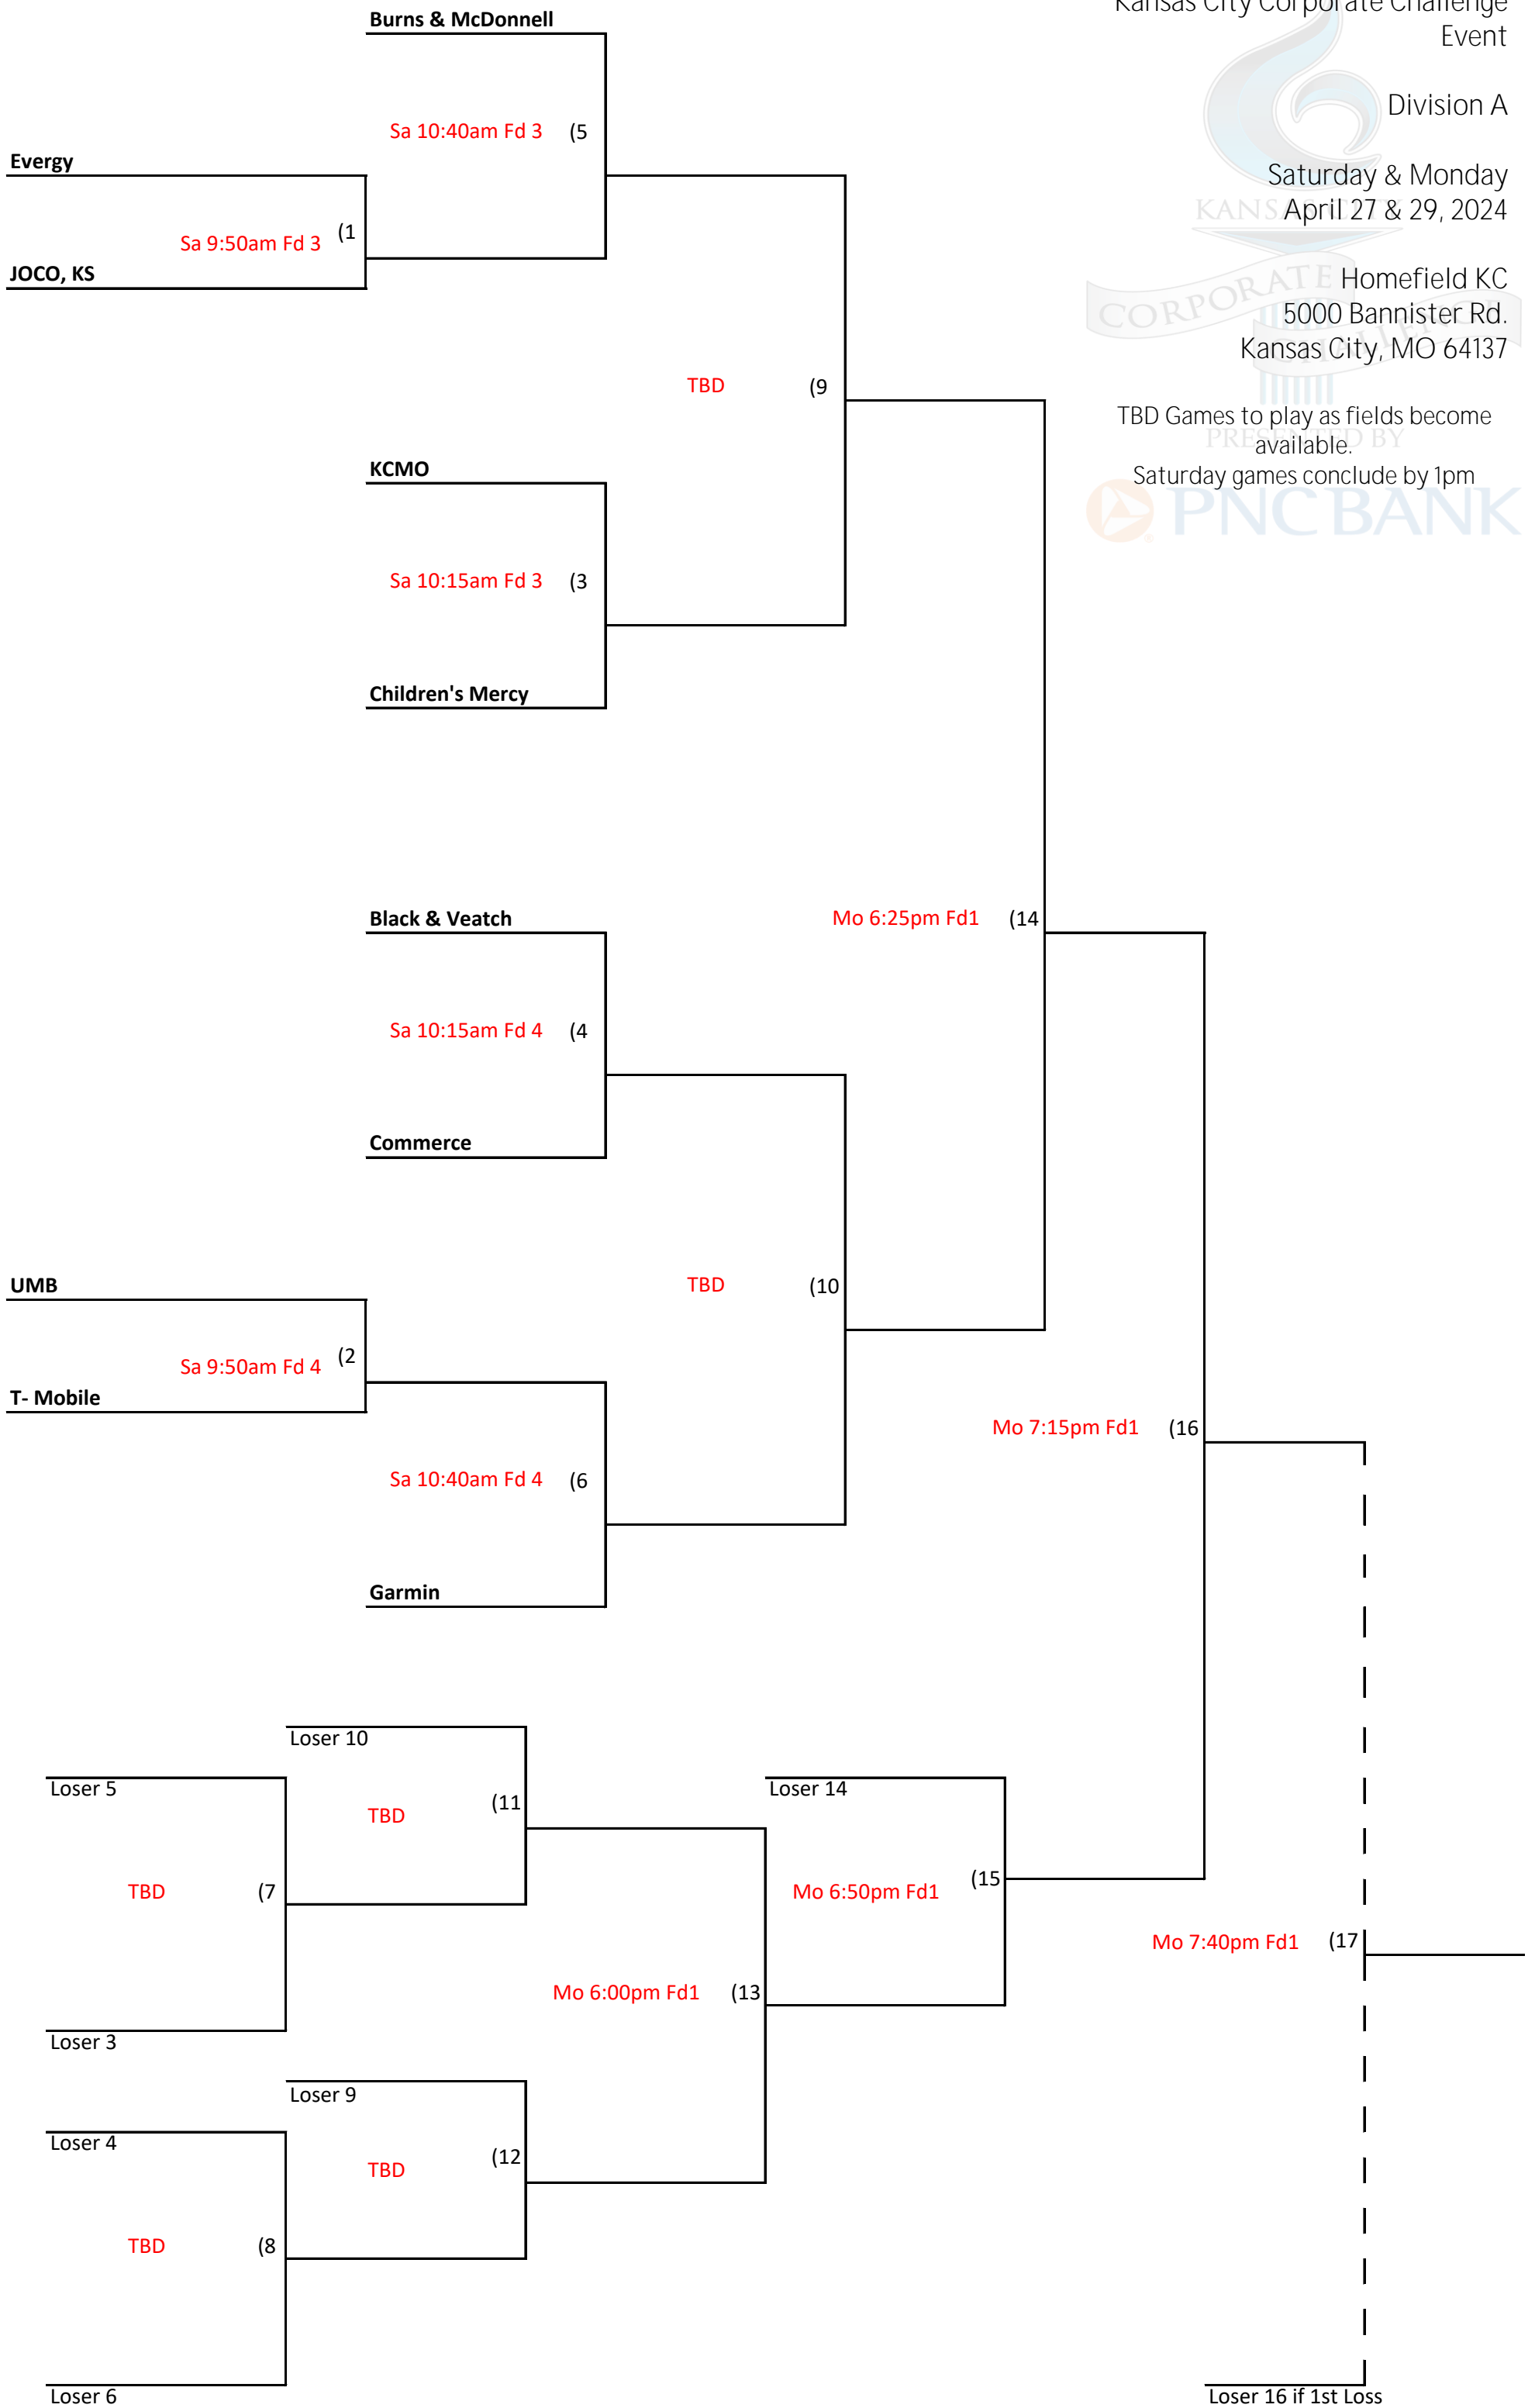

Saturday & Monday
April 27 & 29, 2024

Homefield KC
5000 Bannister Rd.
Kansas City, MO 64137

TBD Games to play as fields become
available.
Saturday games conclude by 1pm

TBD Games to play as fields become
available.
Sunday games conclude by 2pm