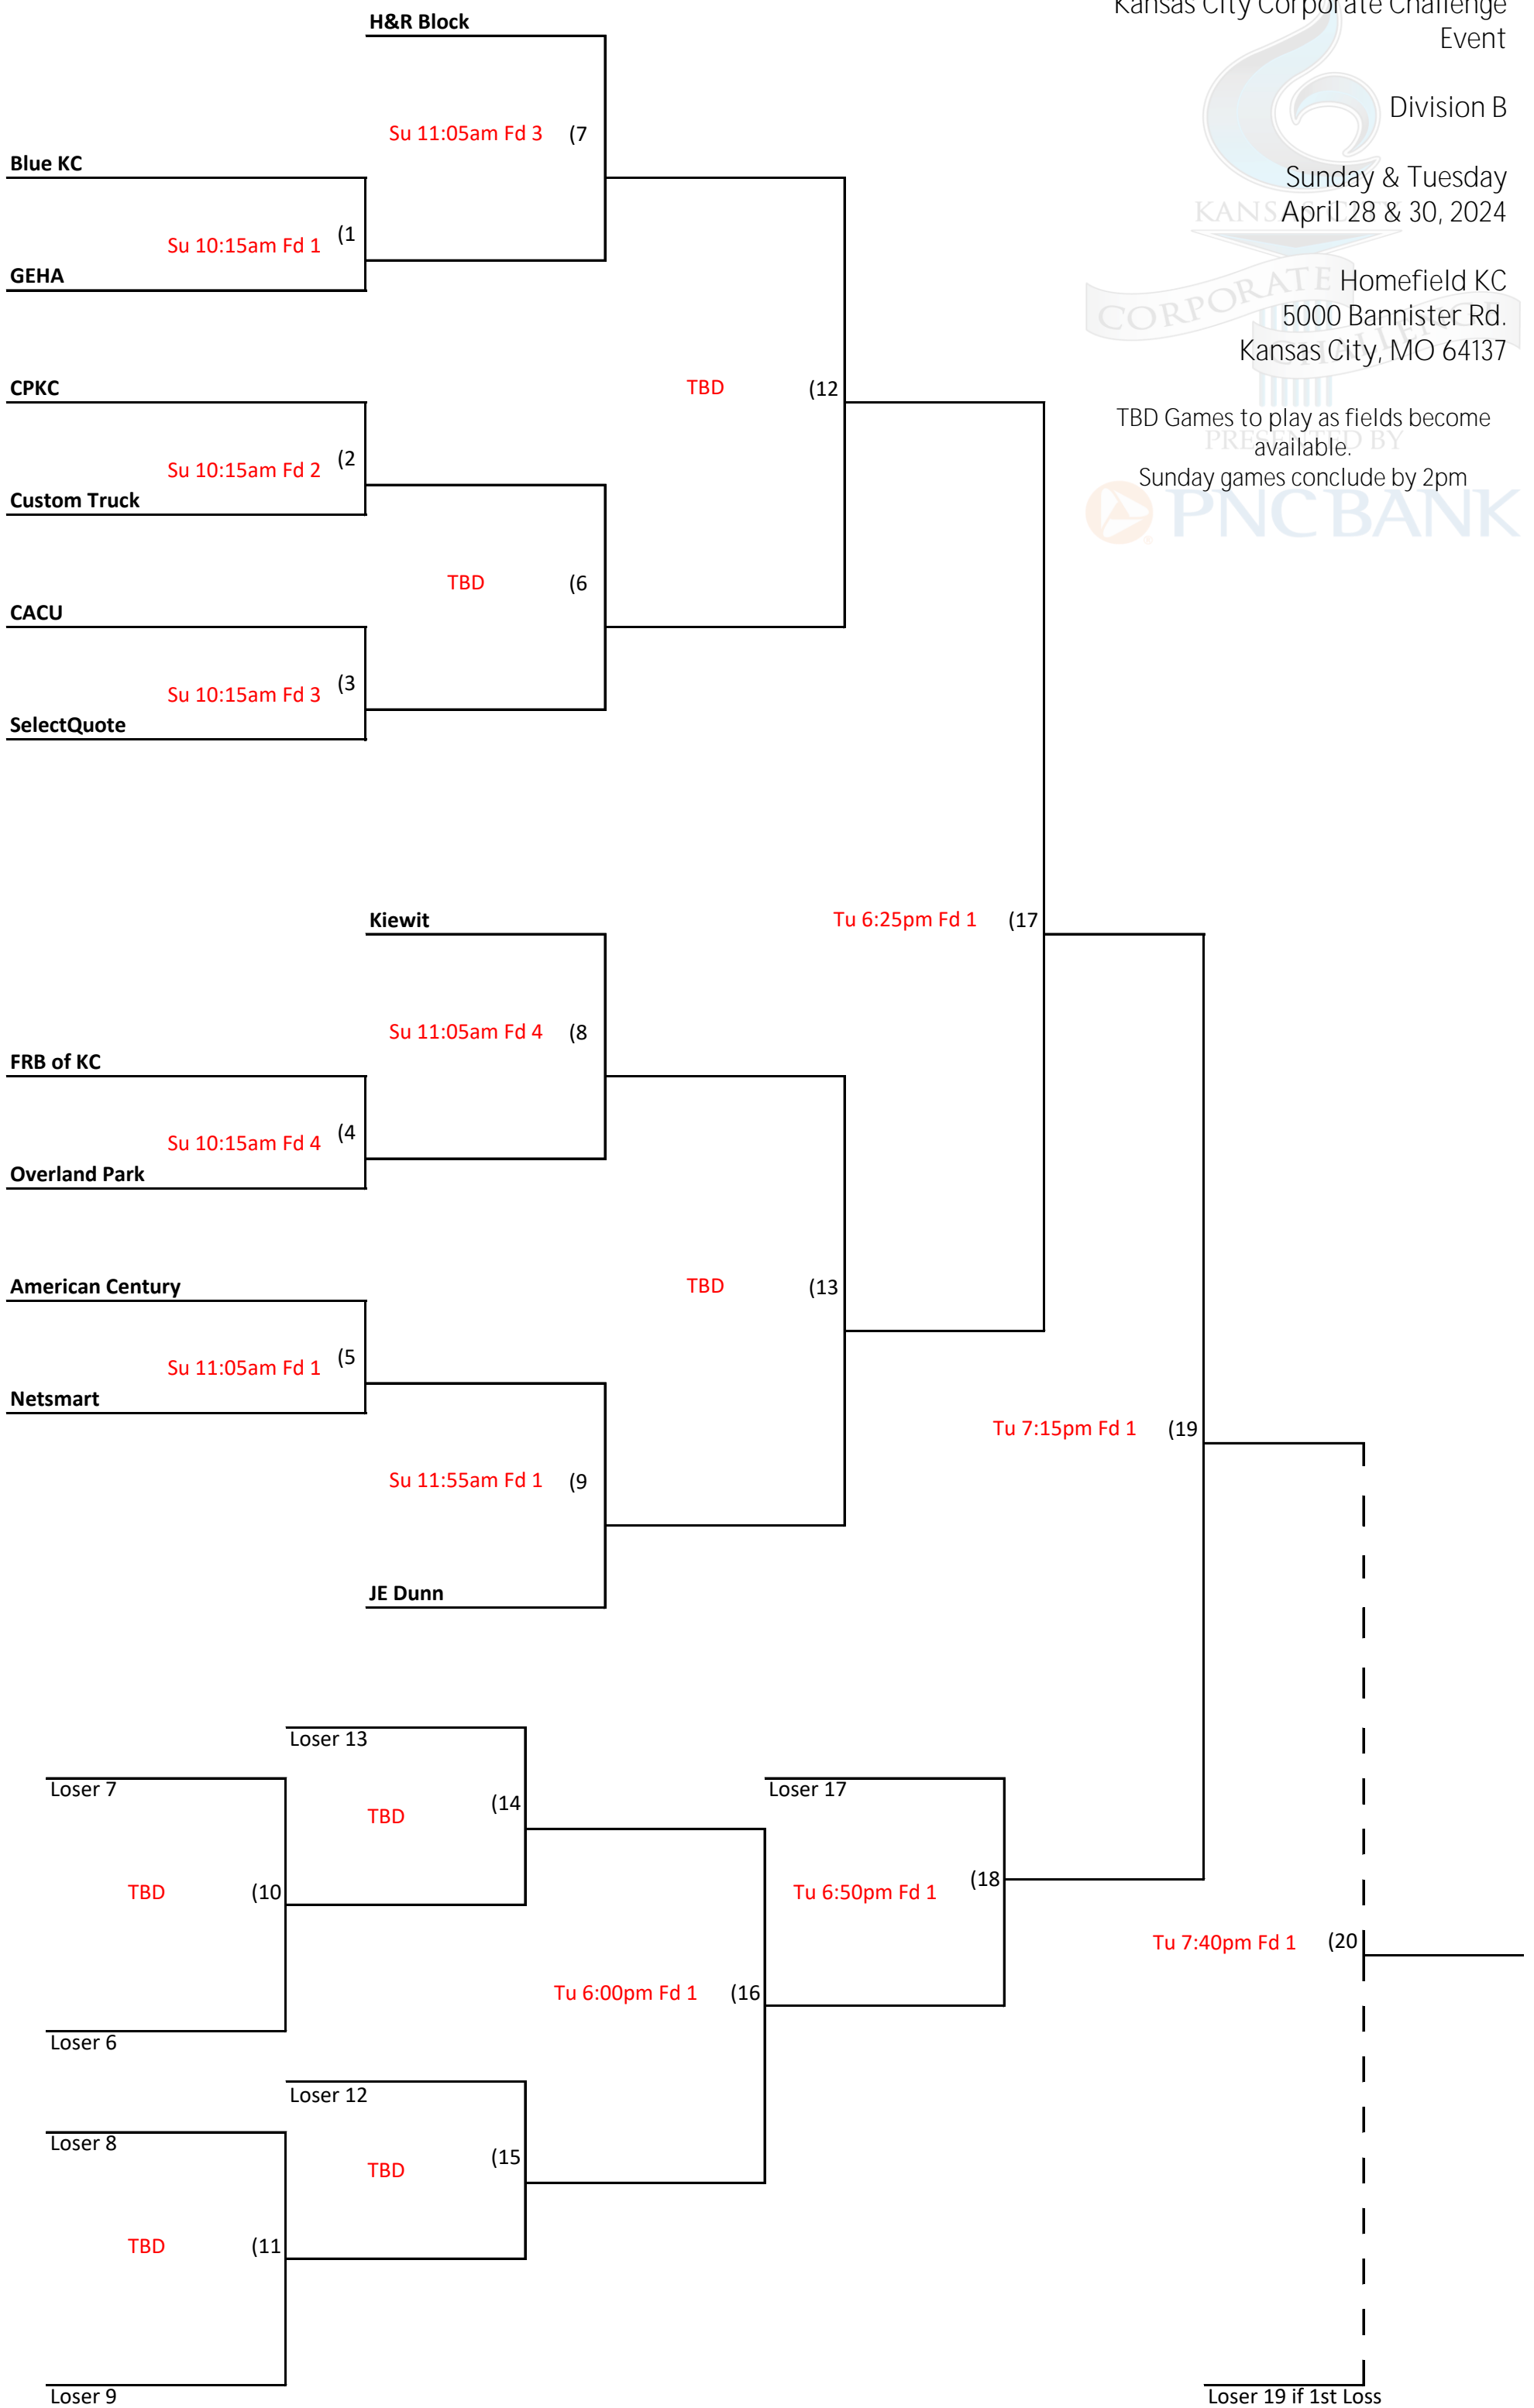

Saturday & Monday
April 27 & 29, 2024

Homefield KC
5000 Bannister Rd.
Kansas City, MO 64137

TBD Games to play as fields become
available.
Saturday games conclude by 1pm

TBD Games to play as fields become
available.
Sunday games conclude by 2pm