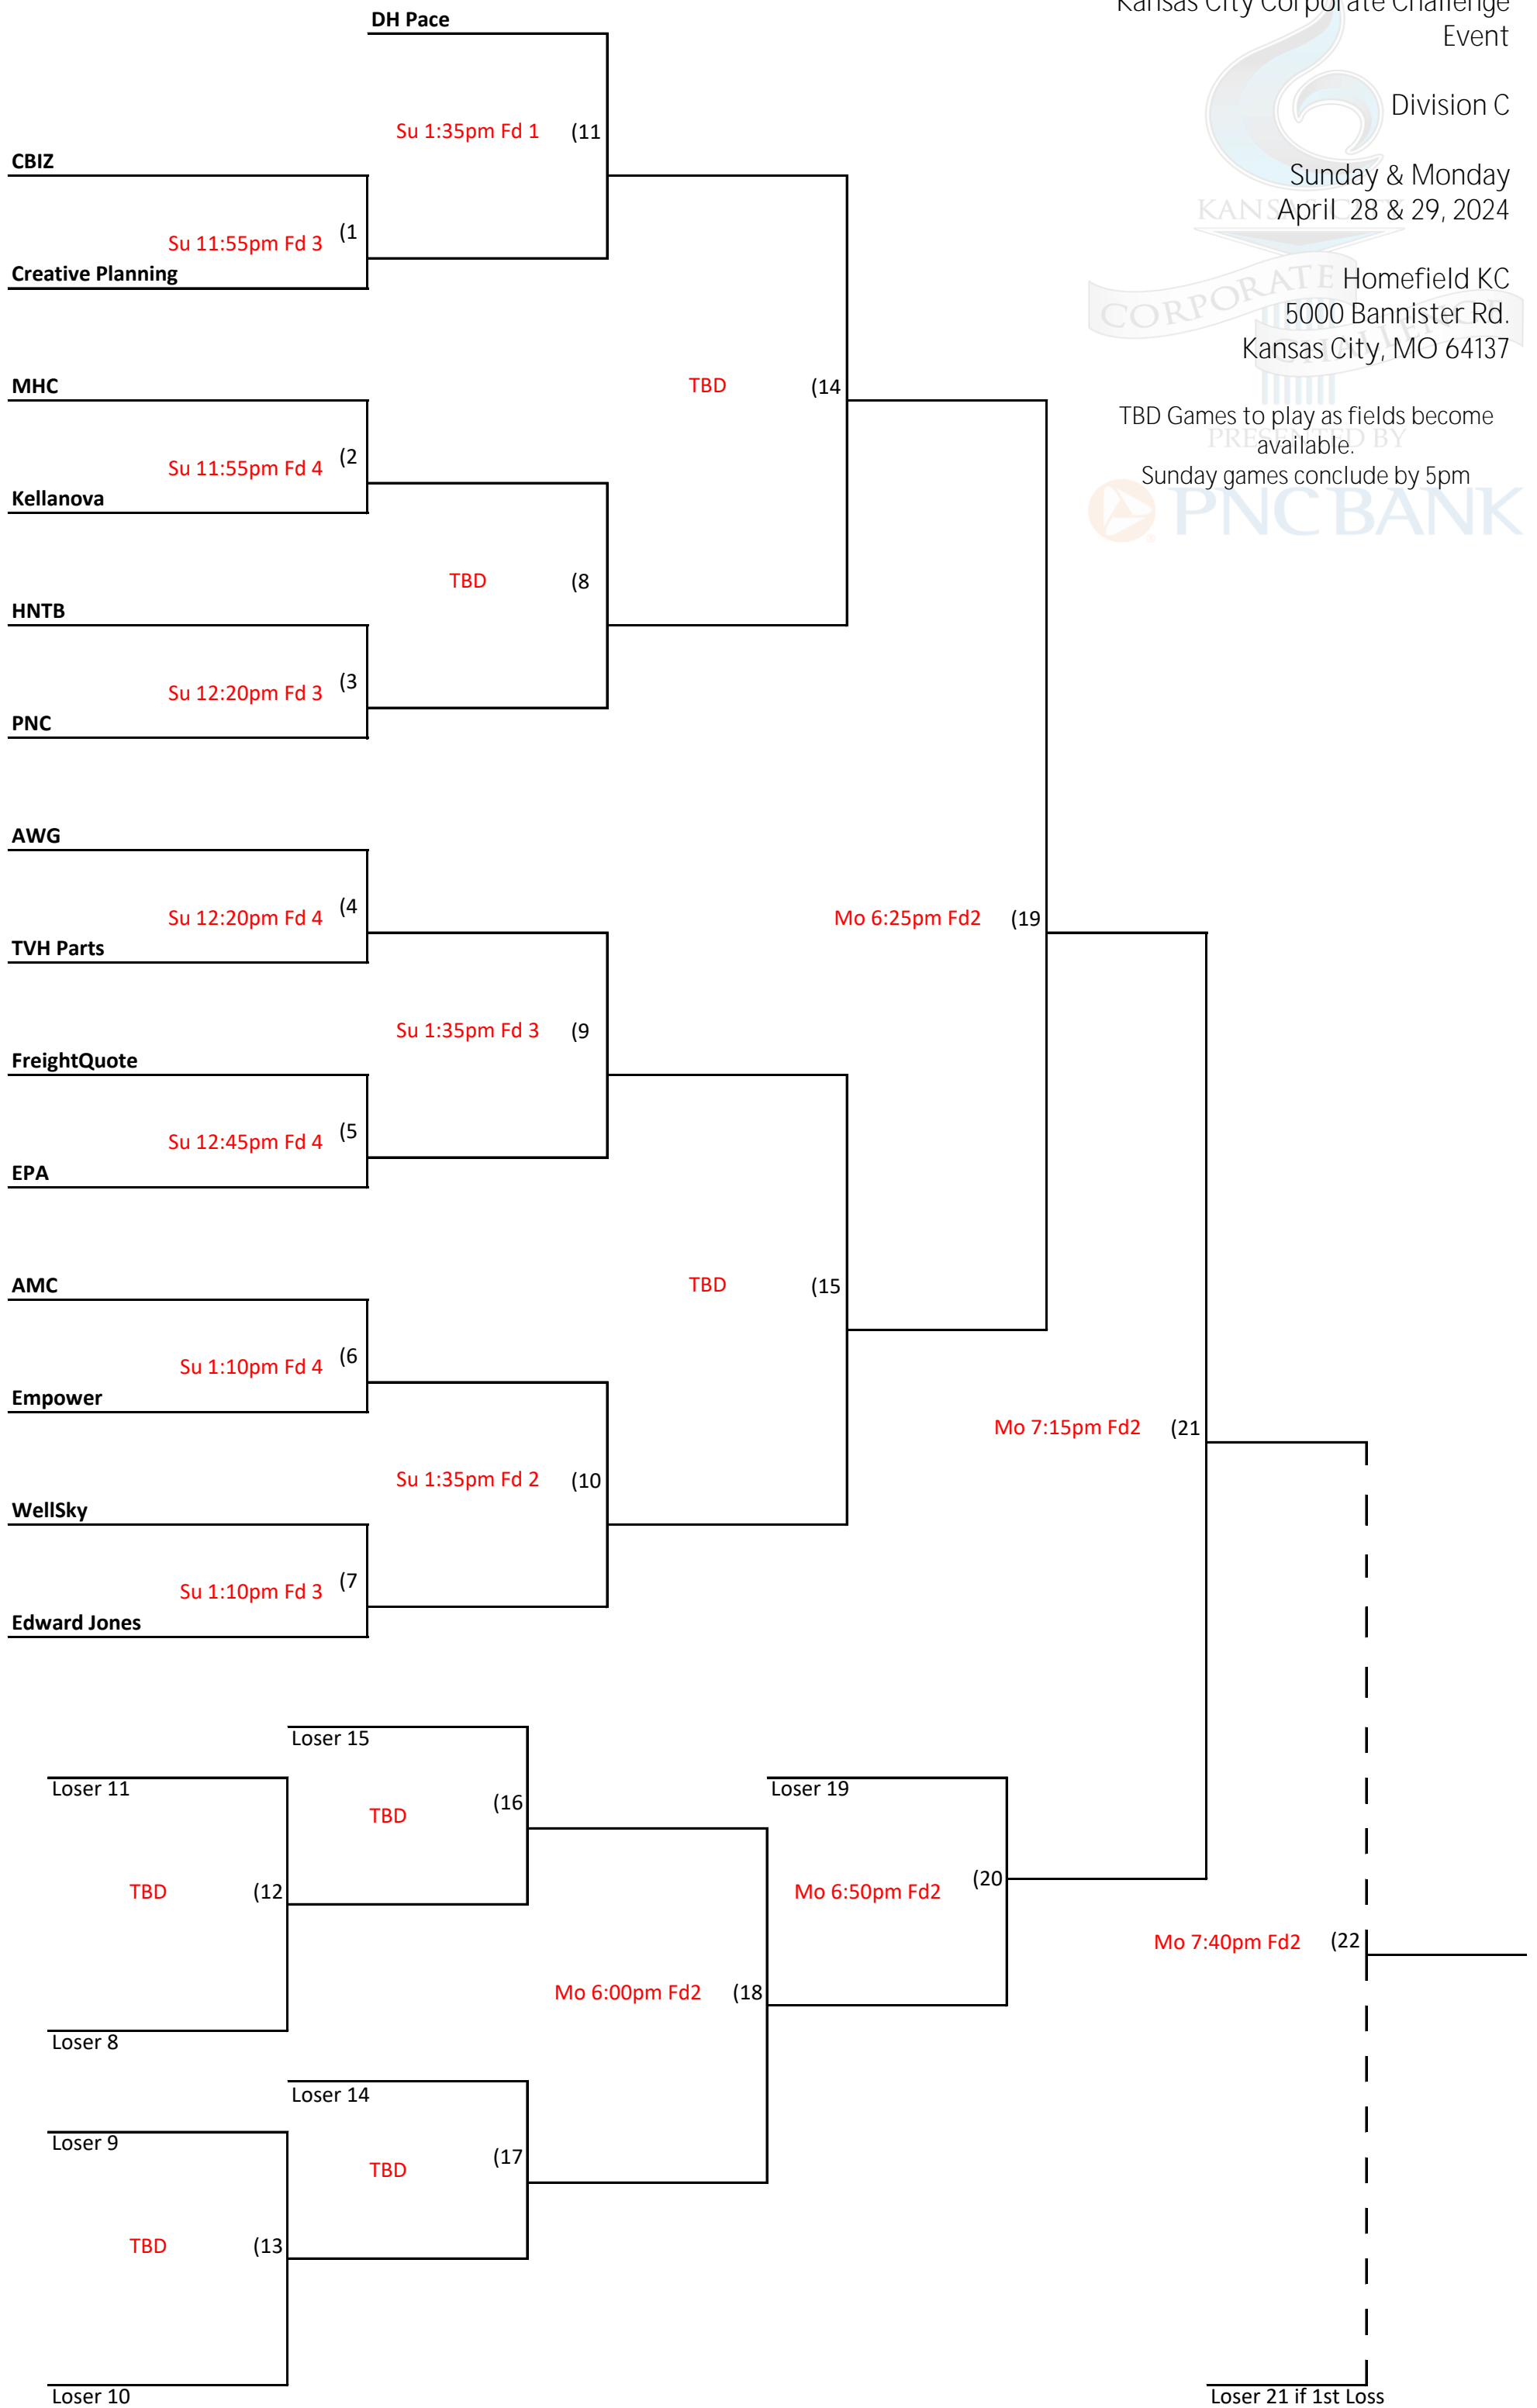

CORPORATE CHALLENGE

TBD Games to play as fields become available.
Sunday games conclude by 5pm
PRESENTED BY
PNC BANK