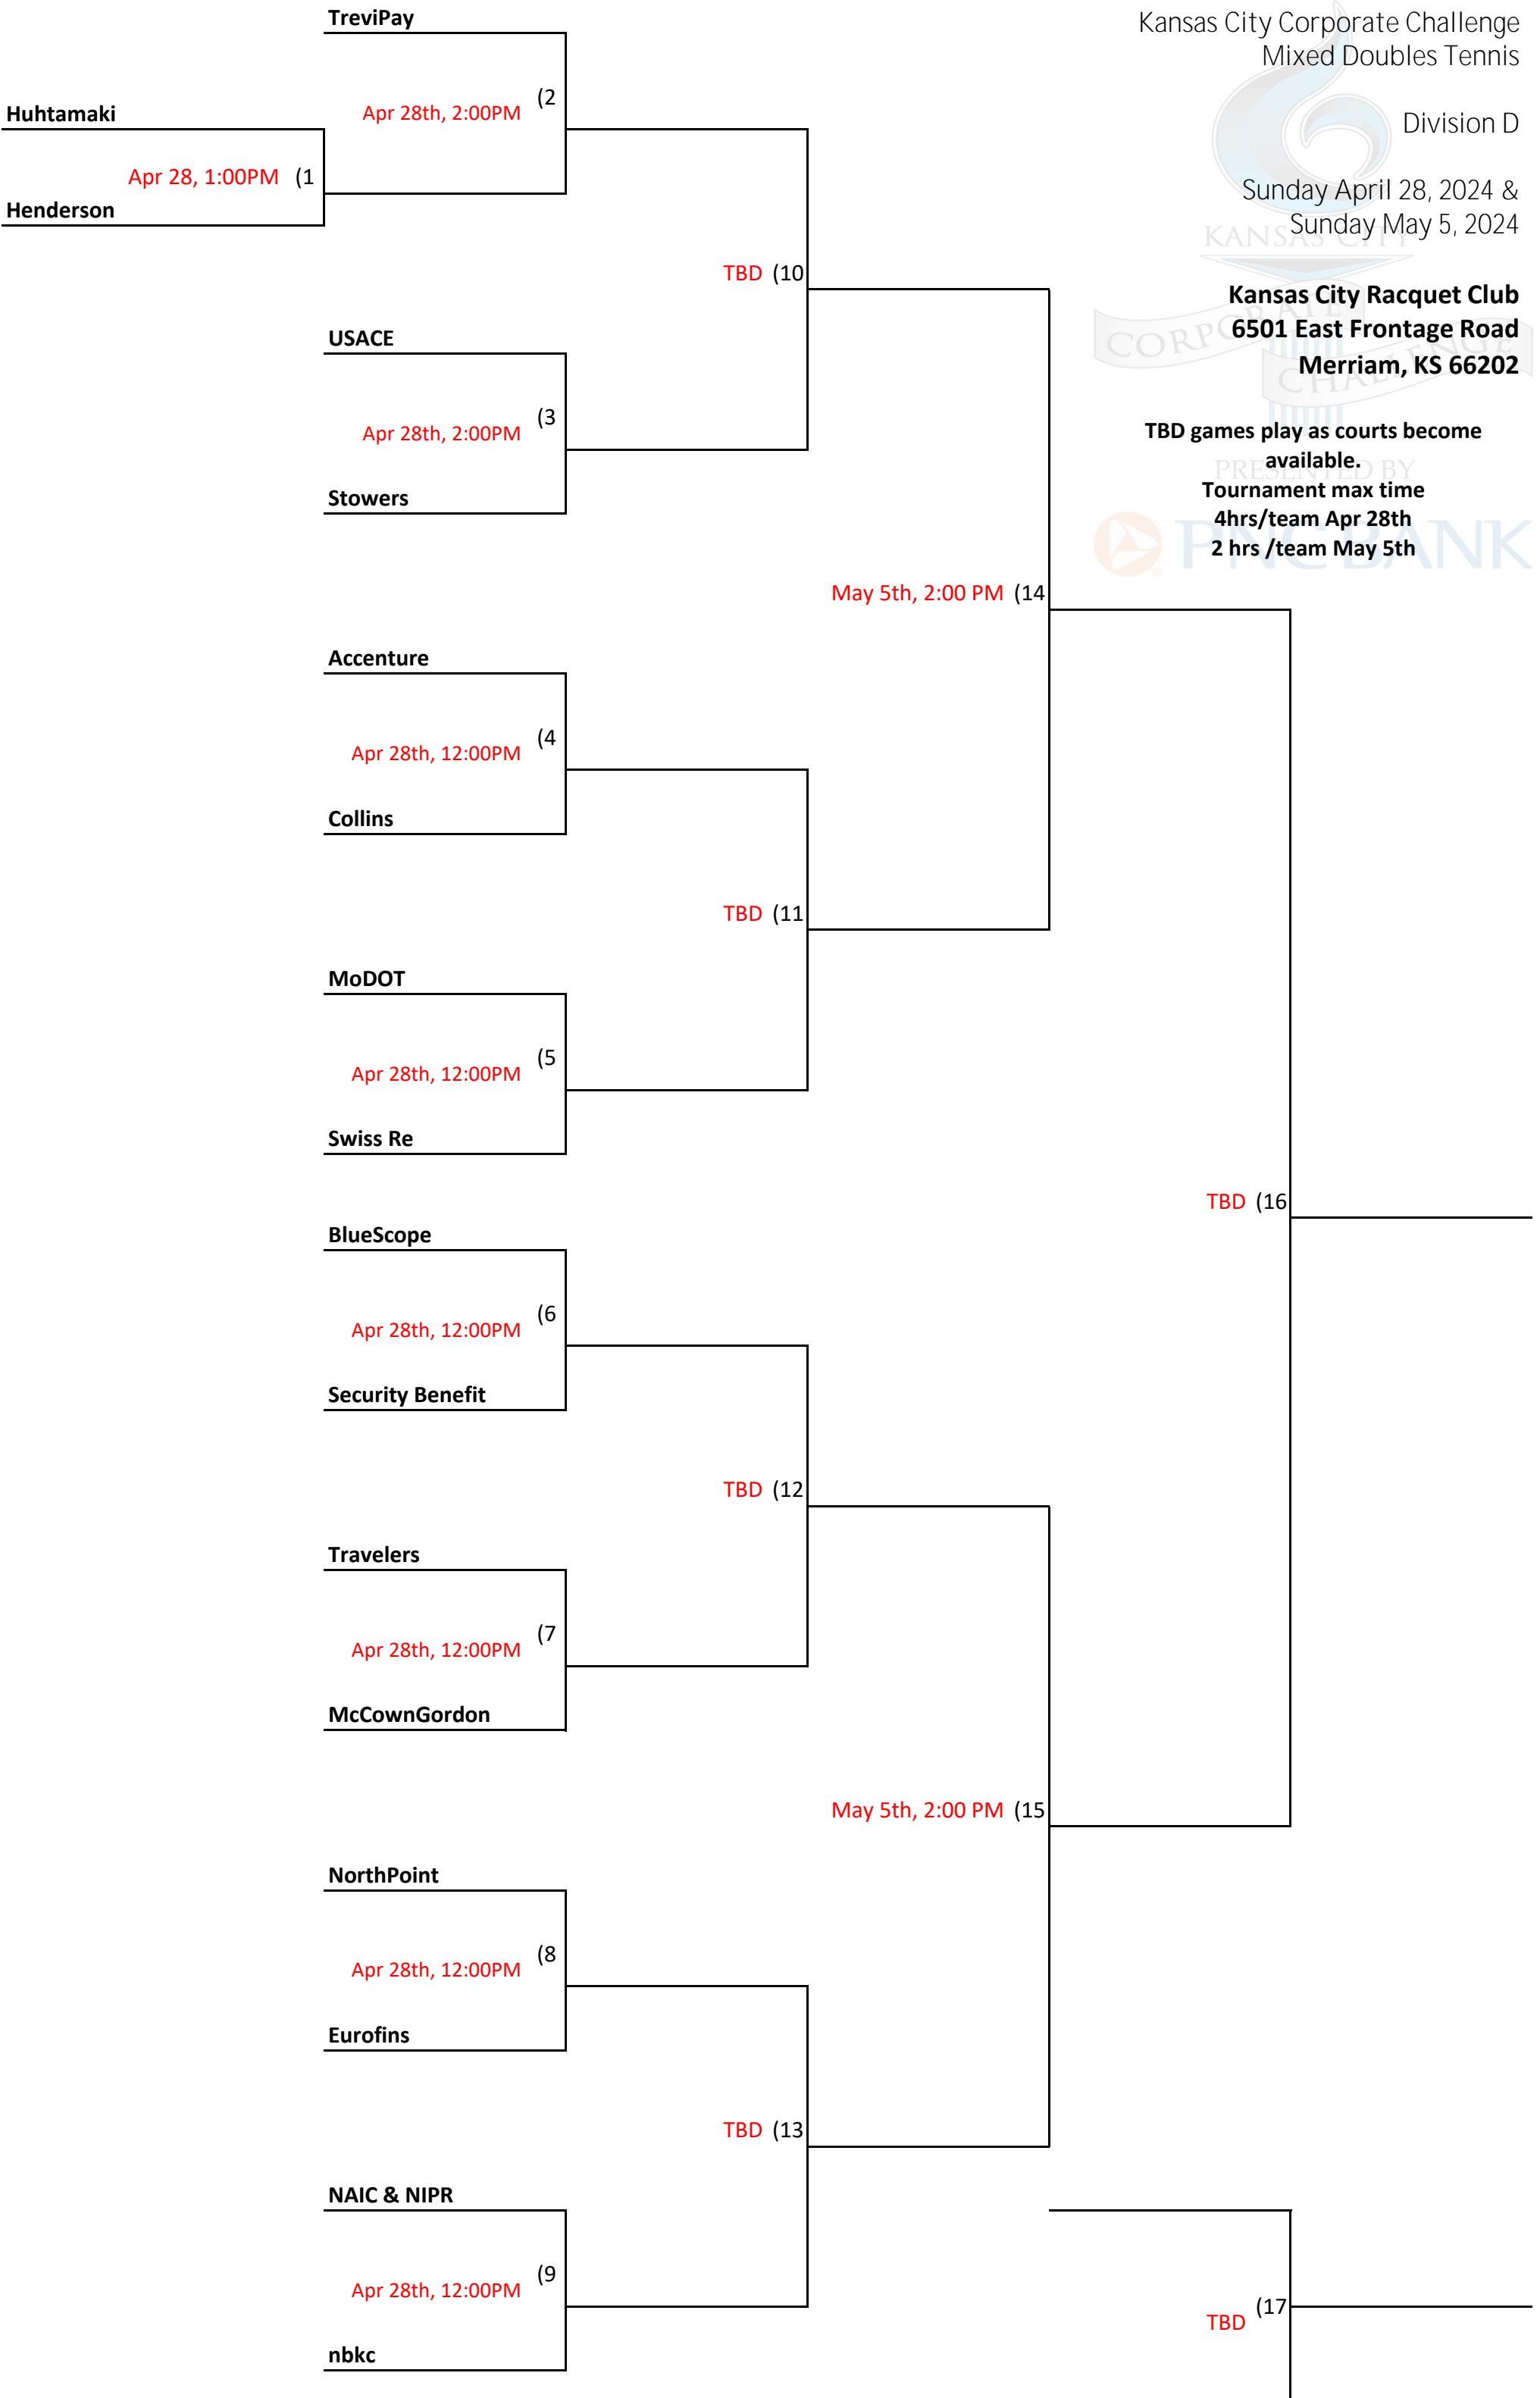

TBD games play as courts become
available.

Tournament max time
4hrs/team Apr 28th
2 hrs /team May 5th