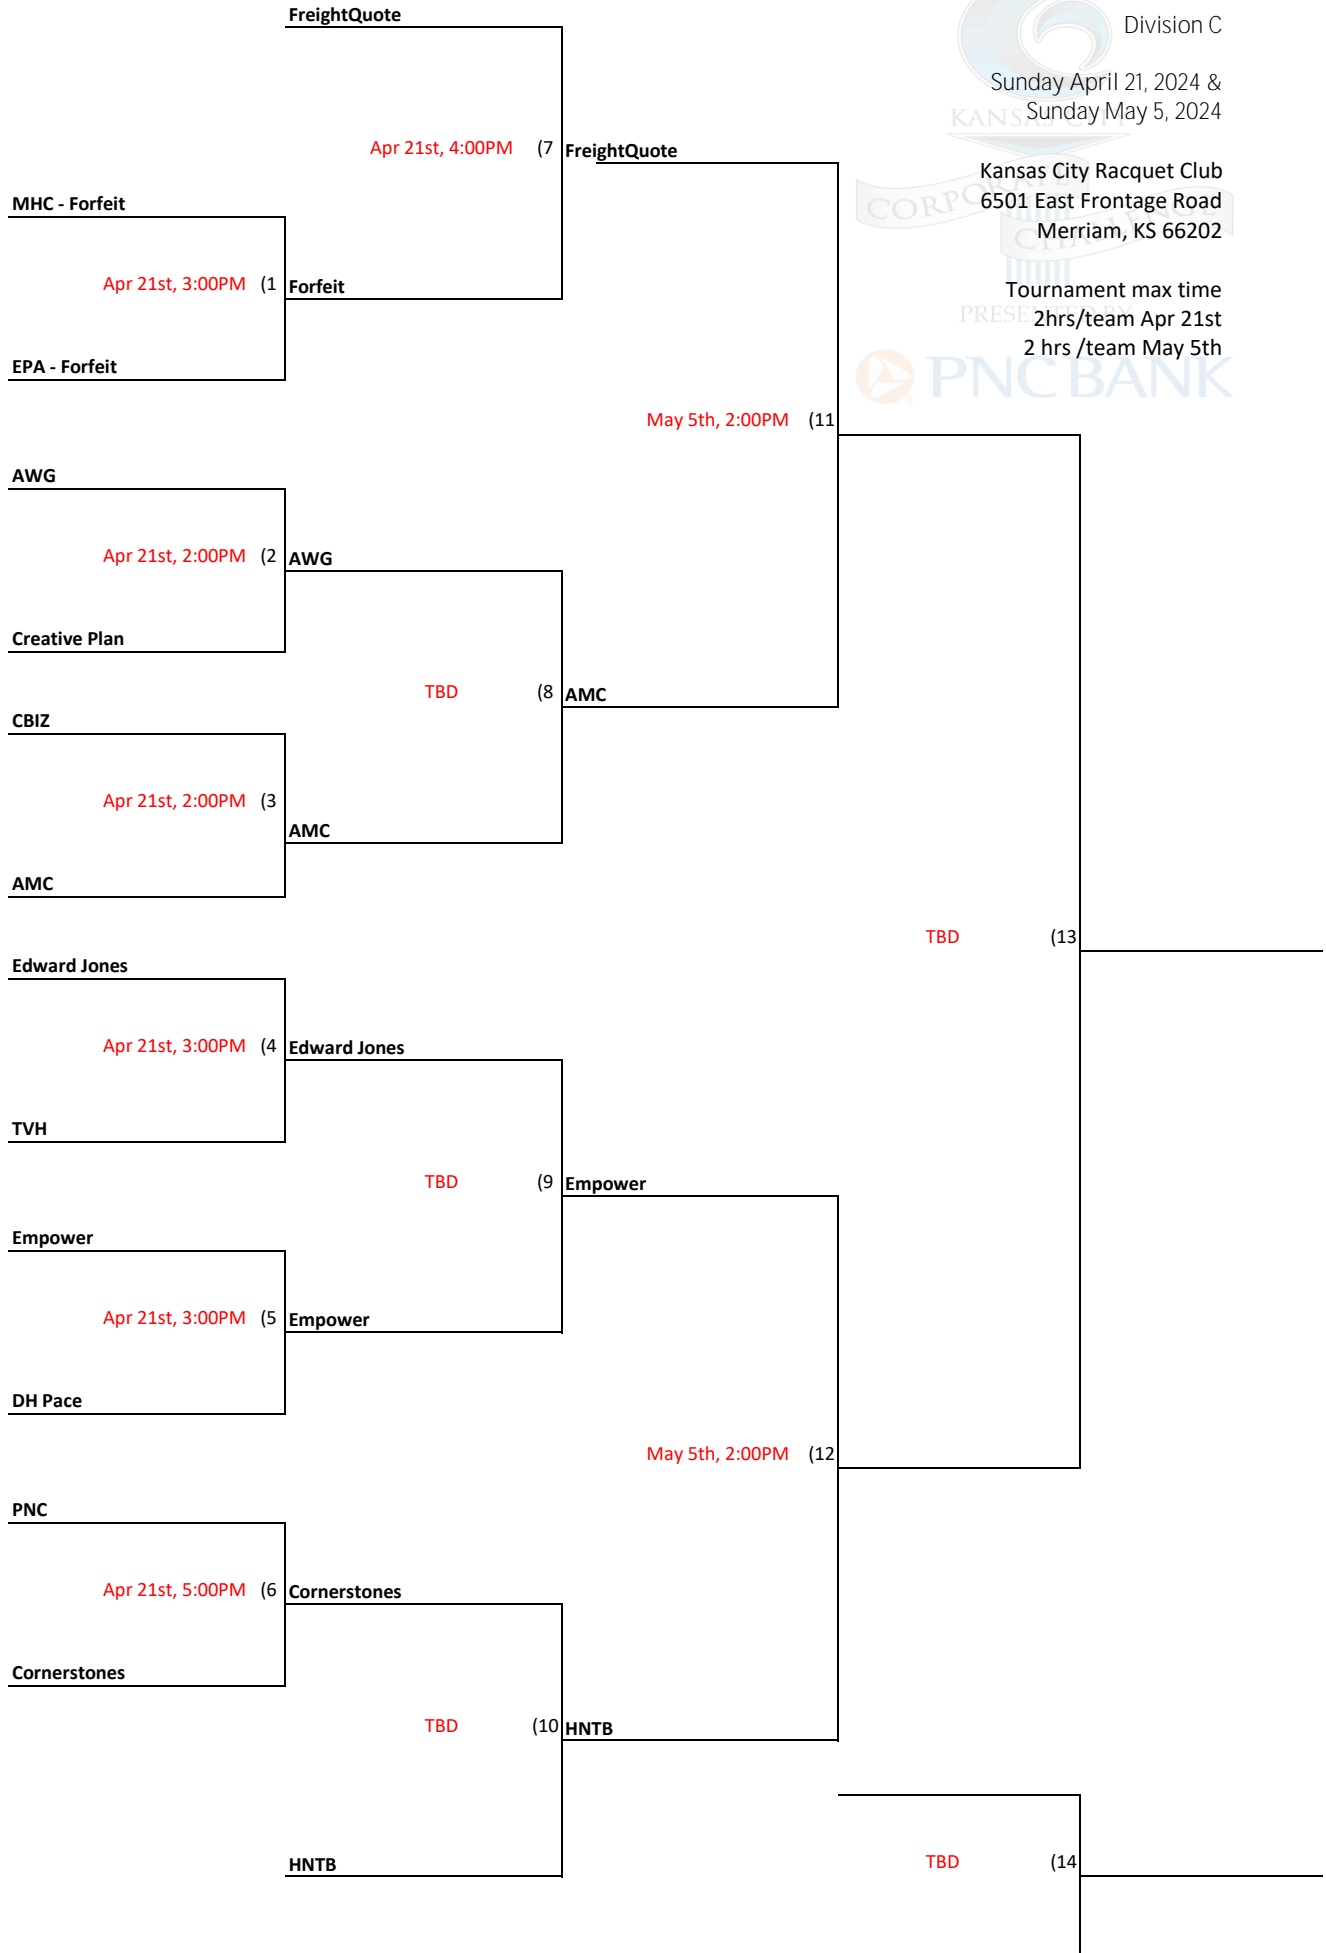

Kansas City Corporate Challenge  
Mixed Doubles Tennis

Division C

Sunday April 21, 2024 &  
Sunday May 5, 2024

Kansas City Racquet Club  
6501 East Frontage Road  
Merriam, KS 66202

Tournament max time  
2hrs/team Apr 21st  
2 hrs /team May 5th

Kansas City Corporate Challenge  
Mixed Doubles Tennis

Division D  
Sunday April 28, 2024 &  
Sunday May 5, 2024

Kansas City Racquet Club  
6501 East Frontage Road  
Merriam, KS 66202

Tournament max time  
4hrs/team Apr 28th  
2 hrs /team May 5th