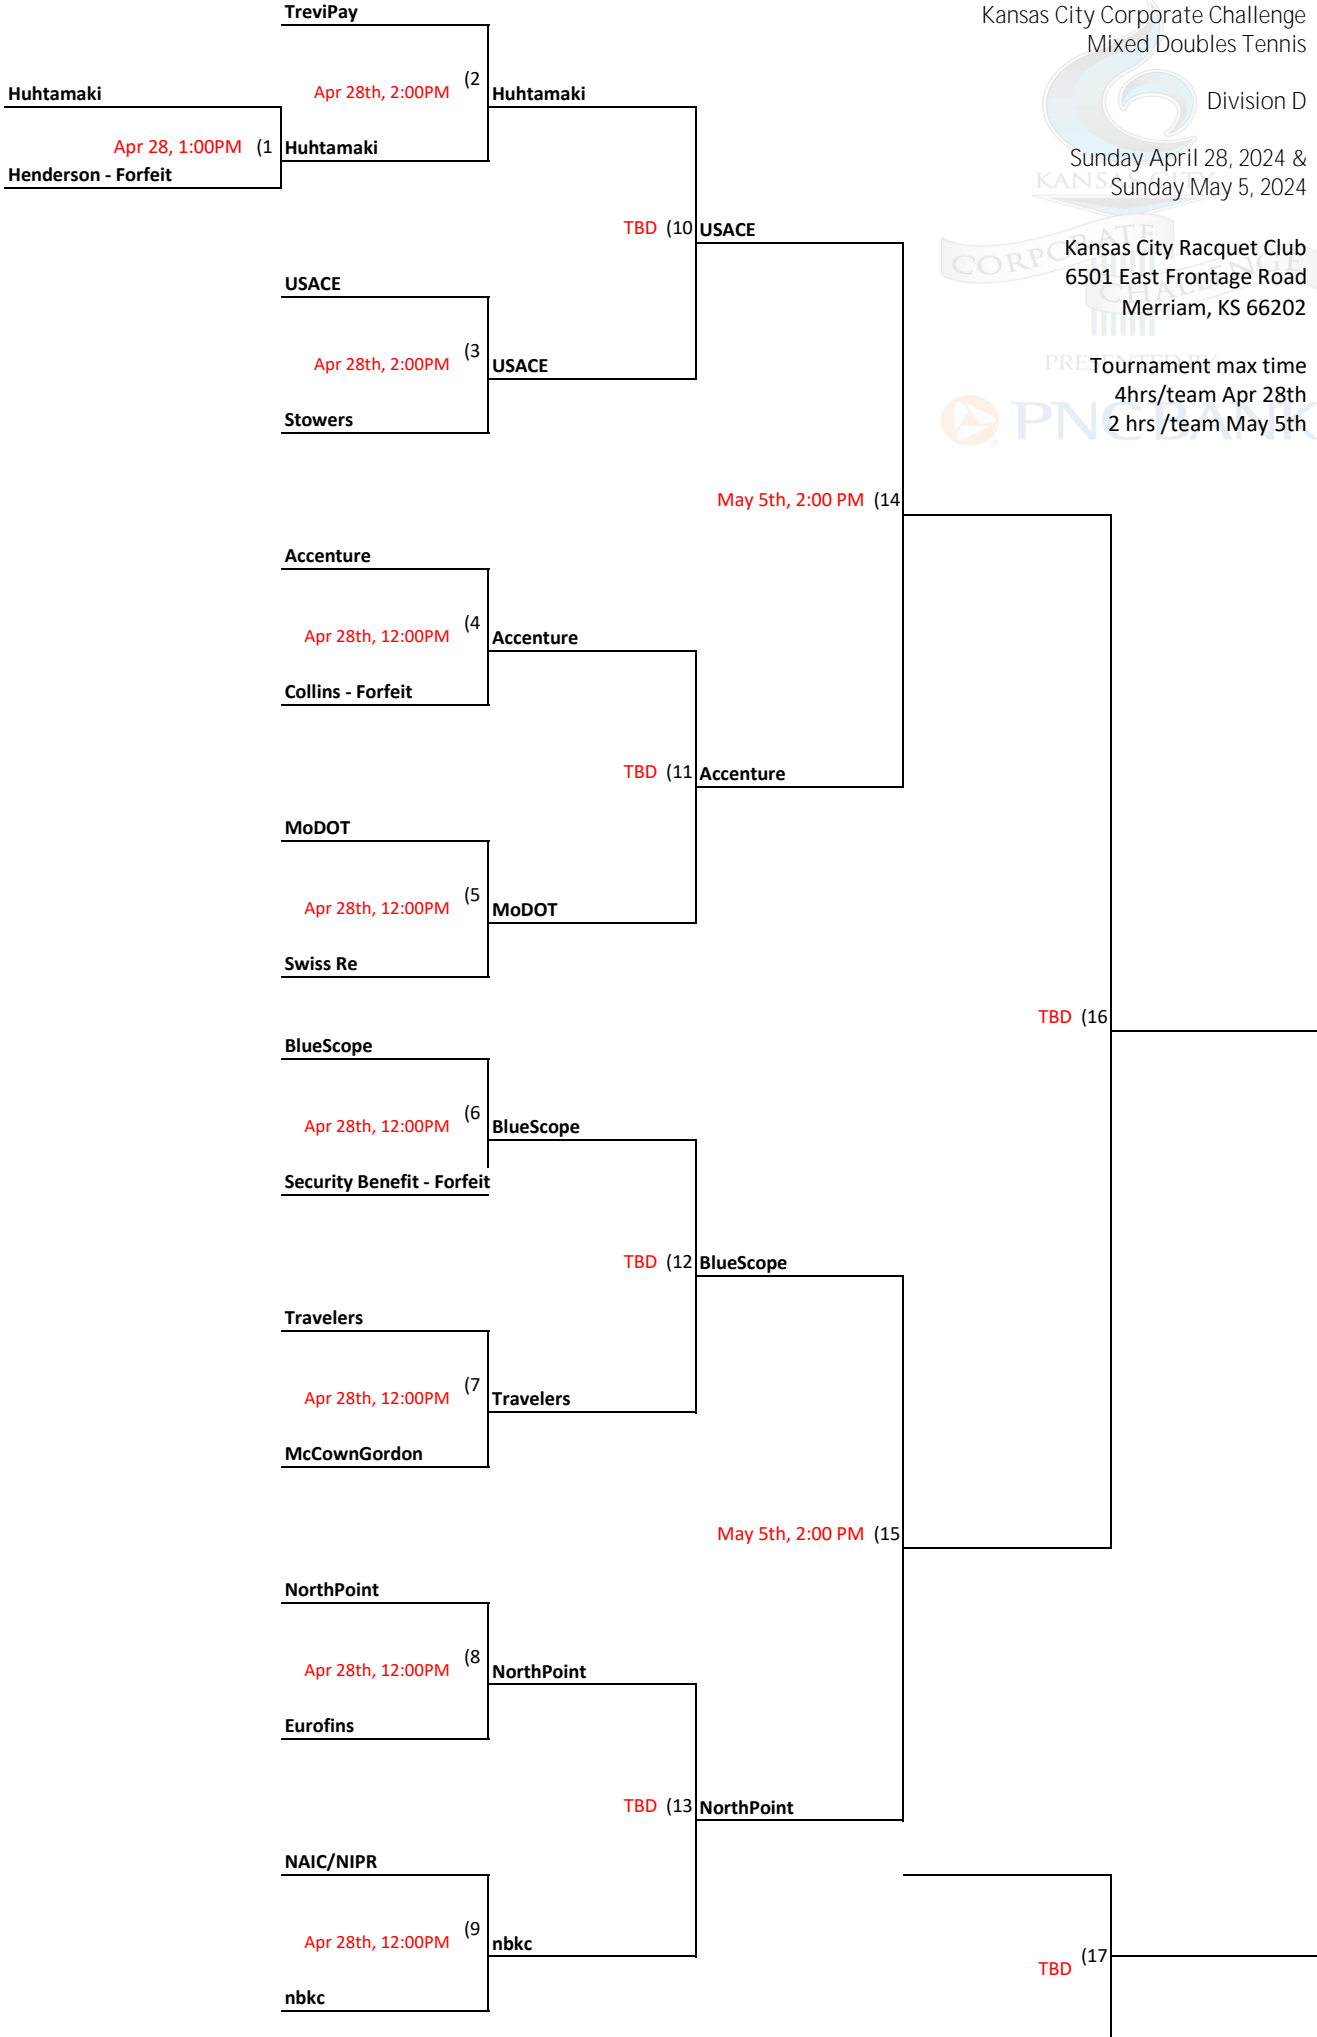

Kansas City Corporate Challenge  
Mixed Doubles Tennis

Division C

Sunday April 21, 2024 &  
Sunday May 5, 2024

Kansas City Racquet Club  
6501 East Frontage Road  
Merriam, KS 66202

Tournament max time  
2hrs/team Apr 21st  
2 hrs /team May 5th

Kansas City Corporate Challenge  
Mixed Doubles Tennis

Division D  
Sunday April 28, 2024 &  
Sunday May 5, 2024

Kansas City Racquet Club  
6501 East Frontage Road  
Merriam, KS 66202

Tournament max time  
4hrs/team Apr 28th  
2 hrs /team May 5th