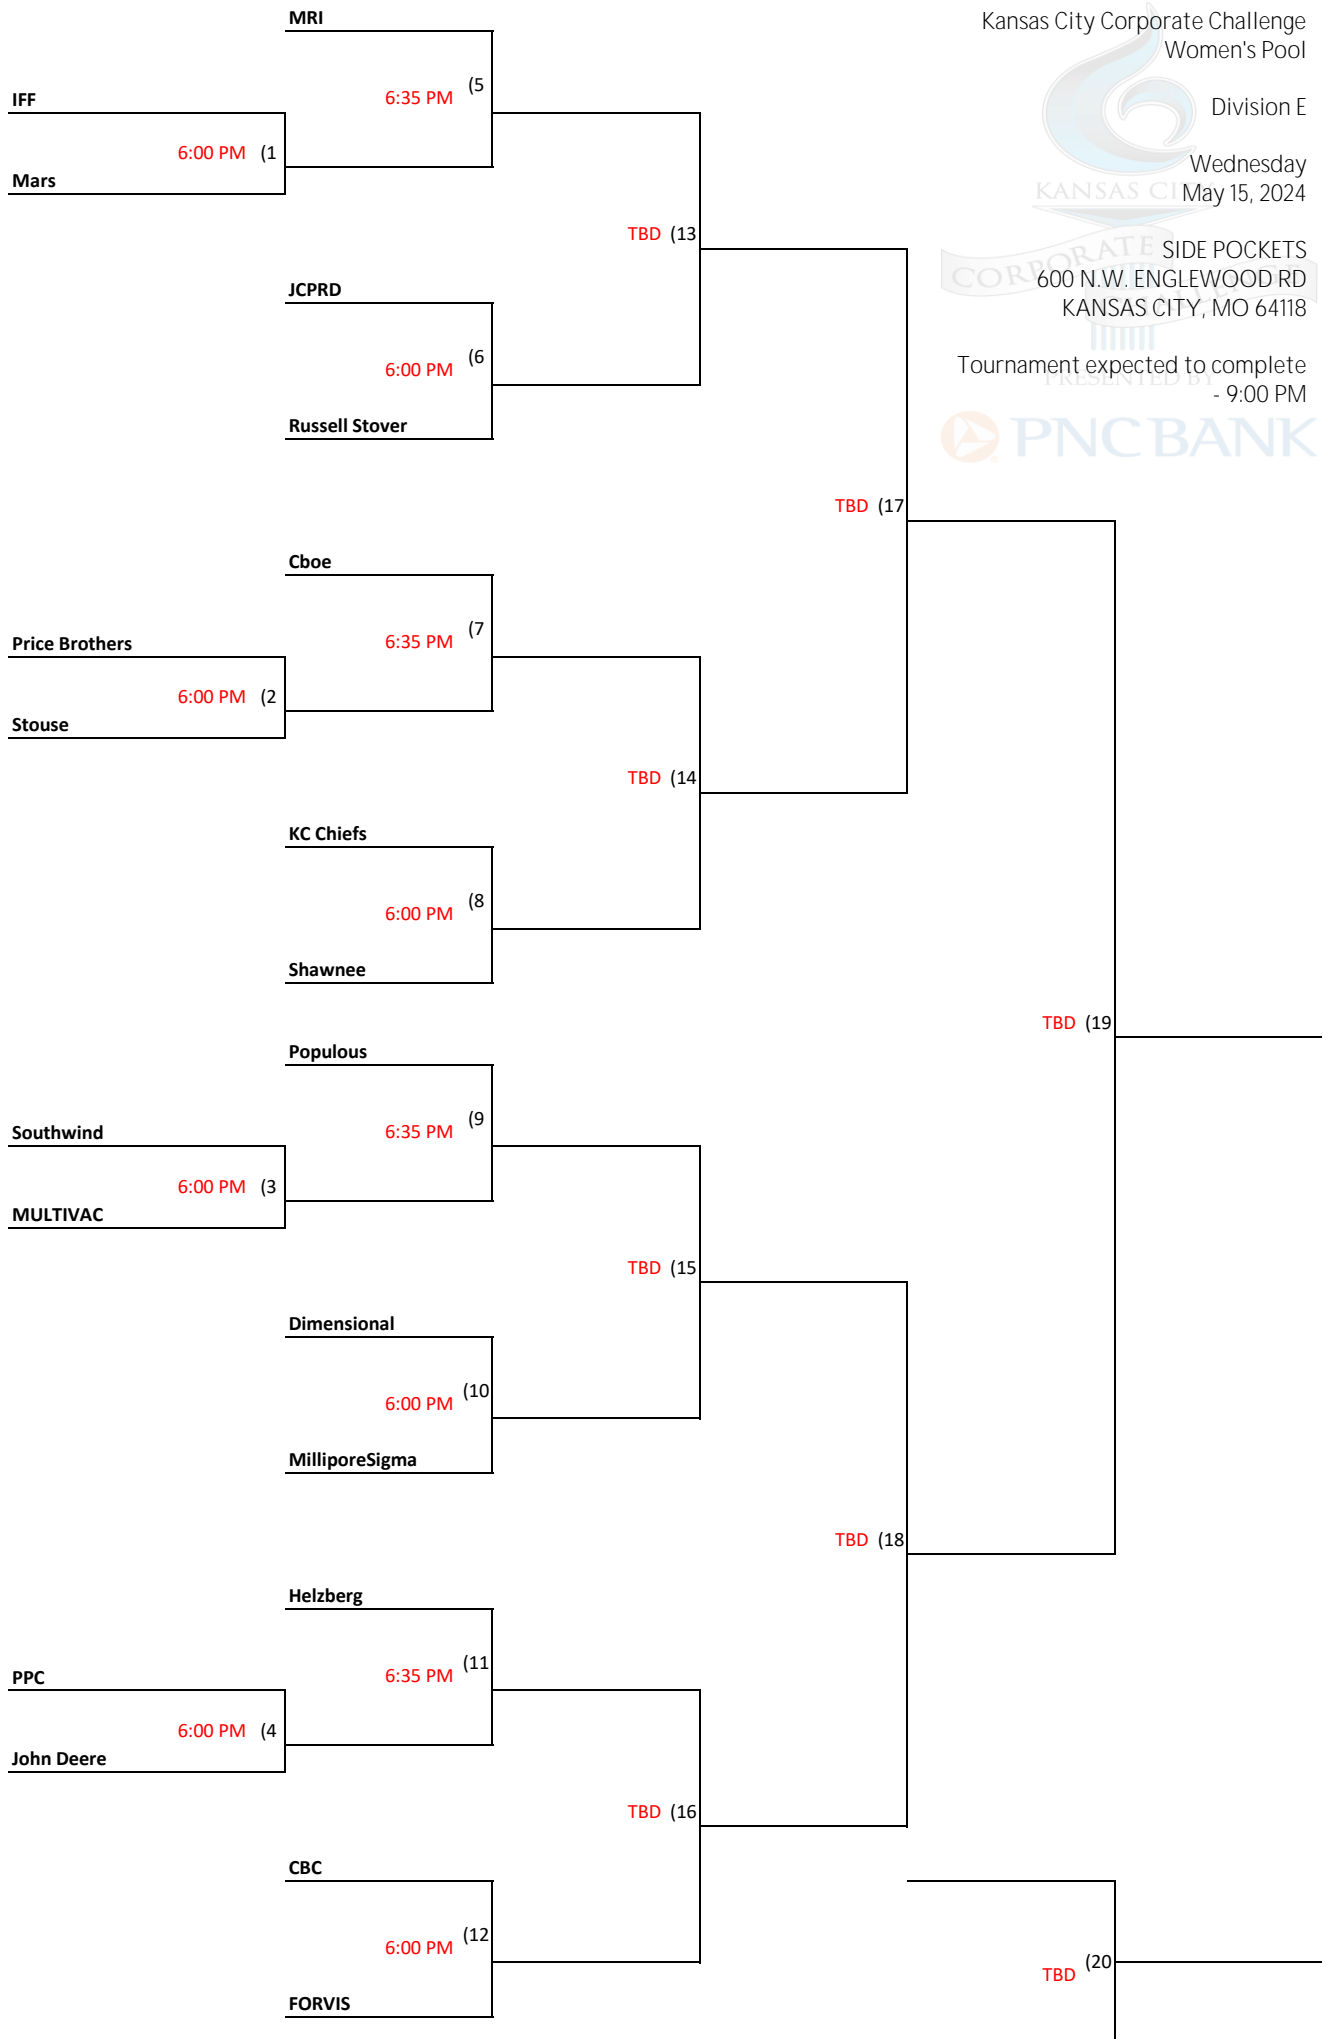

Division A

Thursday
May 9, 2024

SIDE POCKETS
600 N.W. ENGLEWOOD RD
KANSAS CITY, MO 64118

Tournament expected to complete
8:30 PM

SIDE POCKETS
600 N.W. ENGLEWOOD RD
KANSAS CITY, MO 64118

Tournament expected to Complete
8:30 PM

SIDE POCKETS
600 N.W. ENGLEWOOD RD
KANSAS CITY, MO 64118

Tournament expected to complete
8:30 PM

SIDE POCKETS
600 N.W. ENGLEWOOD RD
KANSAS CITY, MO 64118

Tournament expected to complete
- 9:00 PM

KANSAS CITY
CORPORATE CHALLENGE
SIDE POCKETS
600 N.W. ENGLEWOOD RD
KANSAS CITY, MO 64118