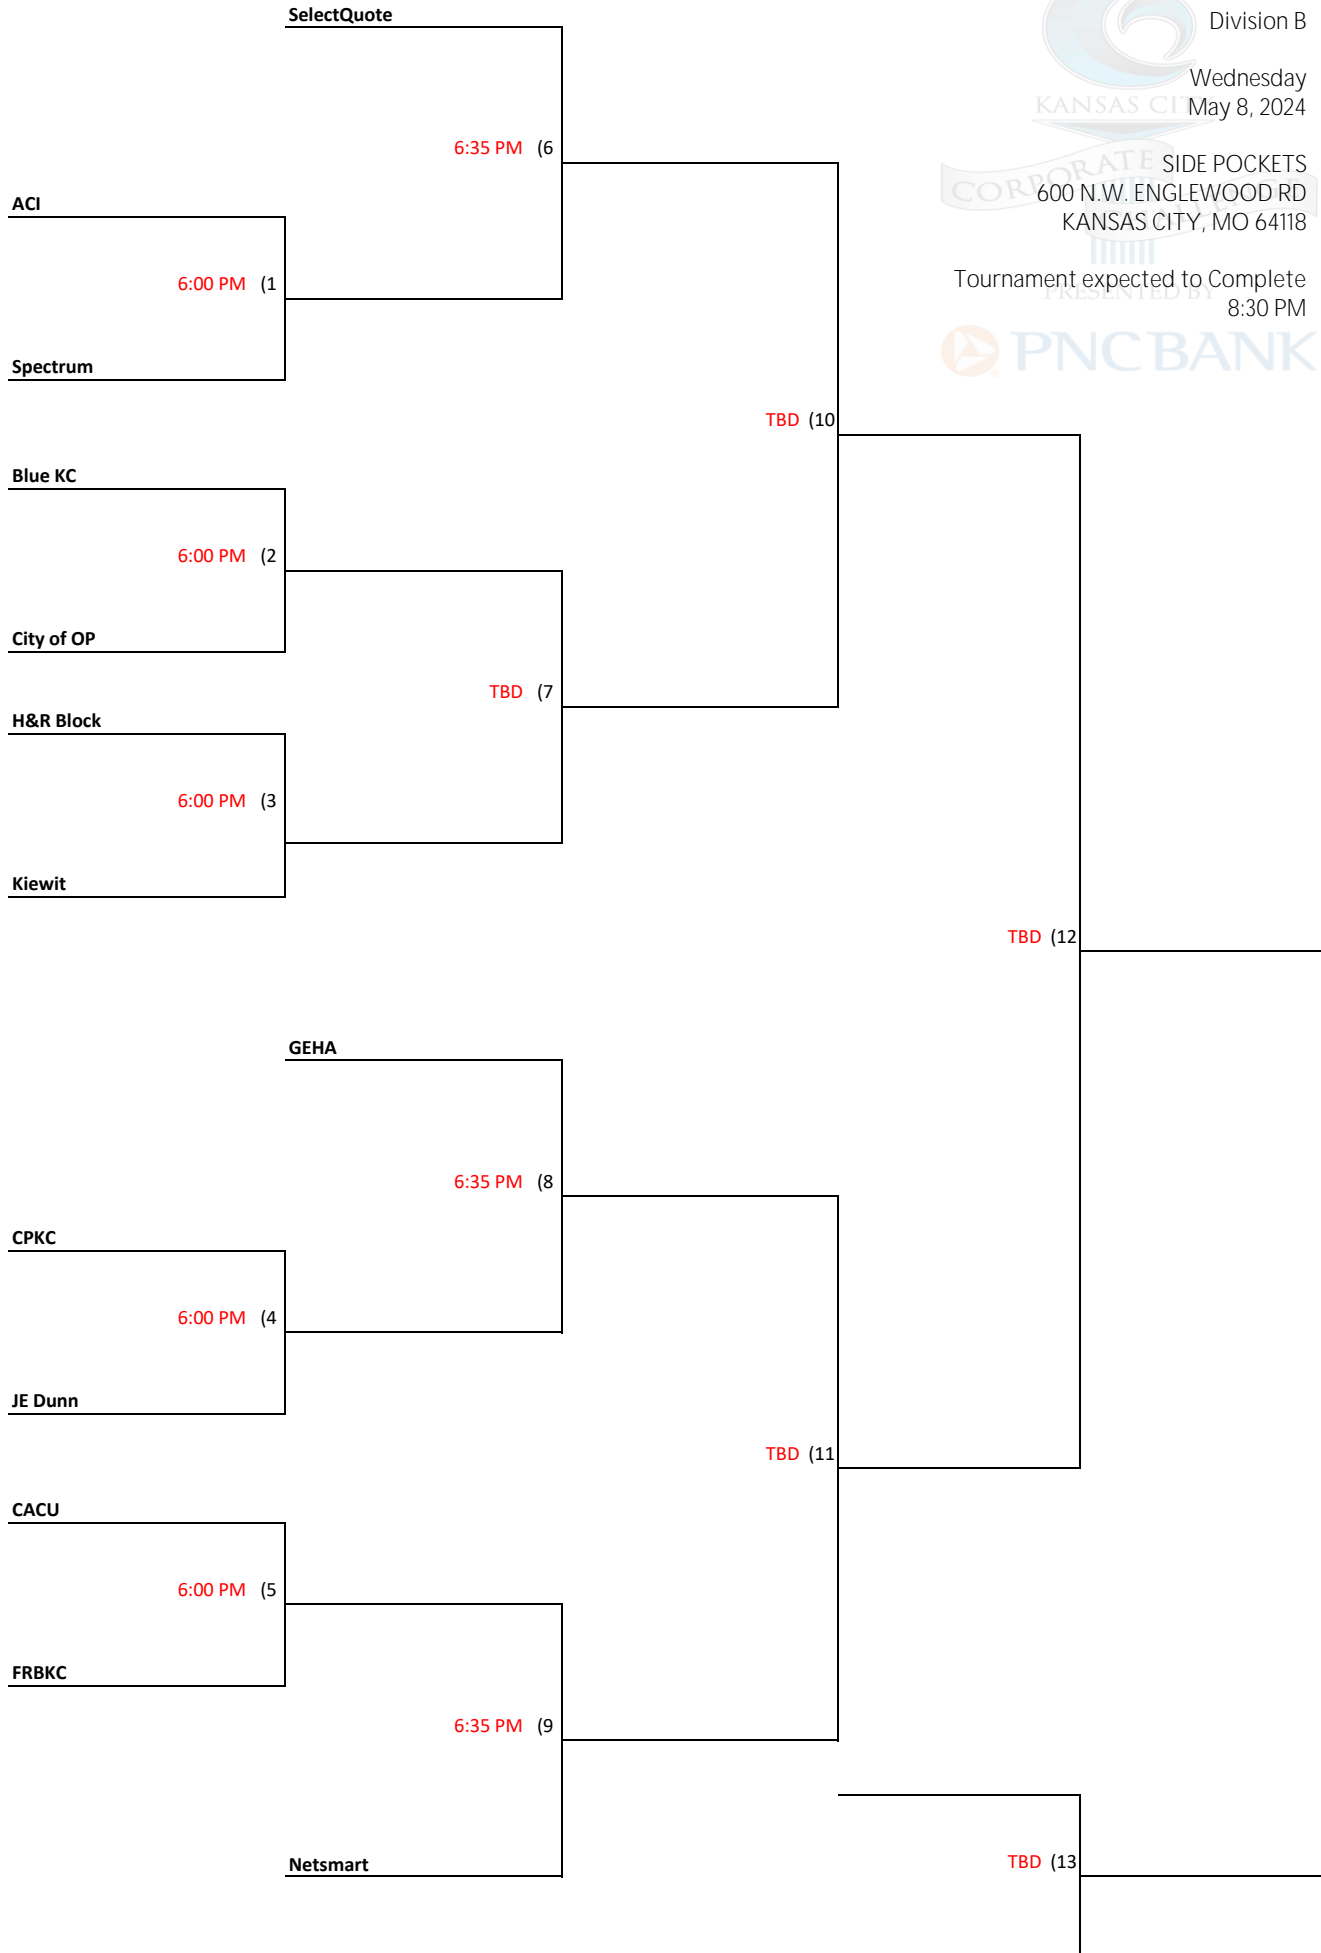

Division A

Thursday
May 9, 2024

SIDE POCKETS
600 N.W. ENGLEWOOD RD
KANSAS CITY, MO 64118

Tournament expected to complete
8:30 PM

SIDE POCKETS
600 N.W. ENGLEWOOD RD
KANSAS CITY, MO 64118

Tournament expected to Complete
8:30 PM

SIDE POCKETS
600 N.W. ENGLEWOOD RD
KANSAS CITY, MO 64118

Tournament expected to complete
8:30 PM

SIDE POCKETS
600 N.W. ENGLEWOOD RD
KANSAS CITY, MO 64118

Tournament expected to complete
- 9:00 PM

KANSAS CITY
CORPORATE CHALLENGE
SIDE POCKETS
600 N.W. ENGLEWOOD RD
KANSAS CITY, MO 64118