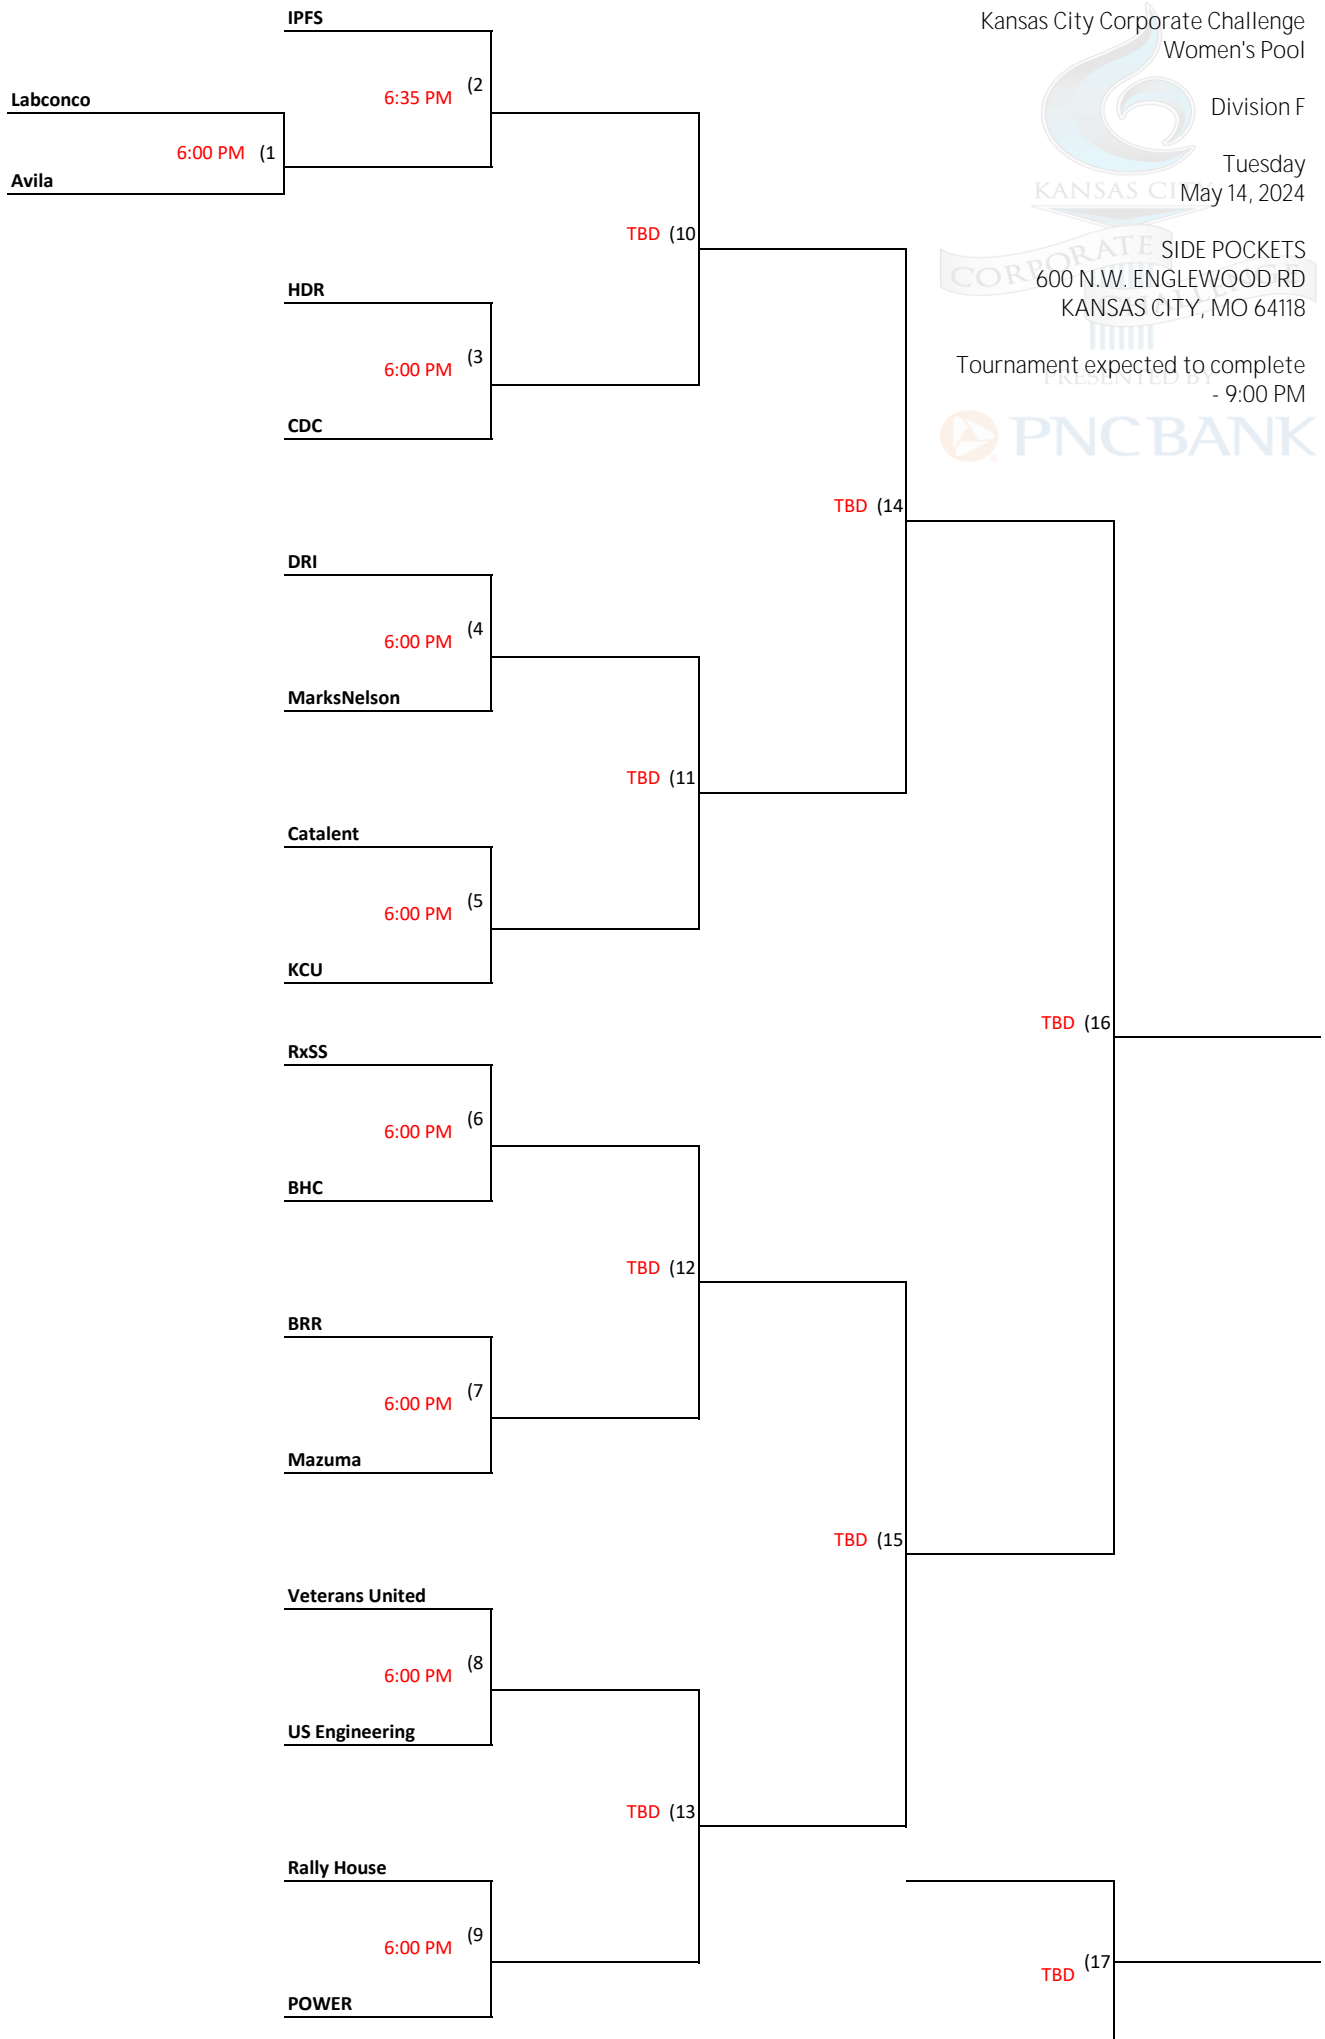

Division A

Thursday
May 9, 2024

SIDE POCKETS
600 N.W. ENGLEWOOD RD
KANSAS CITY, MO 64118

Tournament expected to complete
8:30 PM

SIDE POCKETS
600 N.W. ENGLEWOOD RD
KANSAS CITY, MO 64118

Tournament expected to Complete
8:30 PM

SIDE POCKETS
600 N.W. ENGLEWOOD RD
KANSAS CITY, MO 64118

Tournament expected to complete
8:30 PM

SIDE POCKETS
600 N.W. ENGLEWOOD RD
KANSAS CITY, MO 64118

Tournament expected to complete
- 9:00 PM

KANSAS CITY
CORPORATE CHALLENGE
SIDE POCKETS
600 N.W. ENGLEWOOD RD
KANSAS CITY, MO 64118